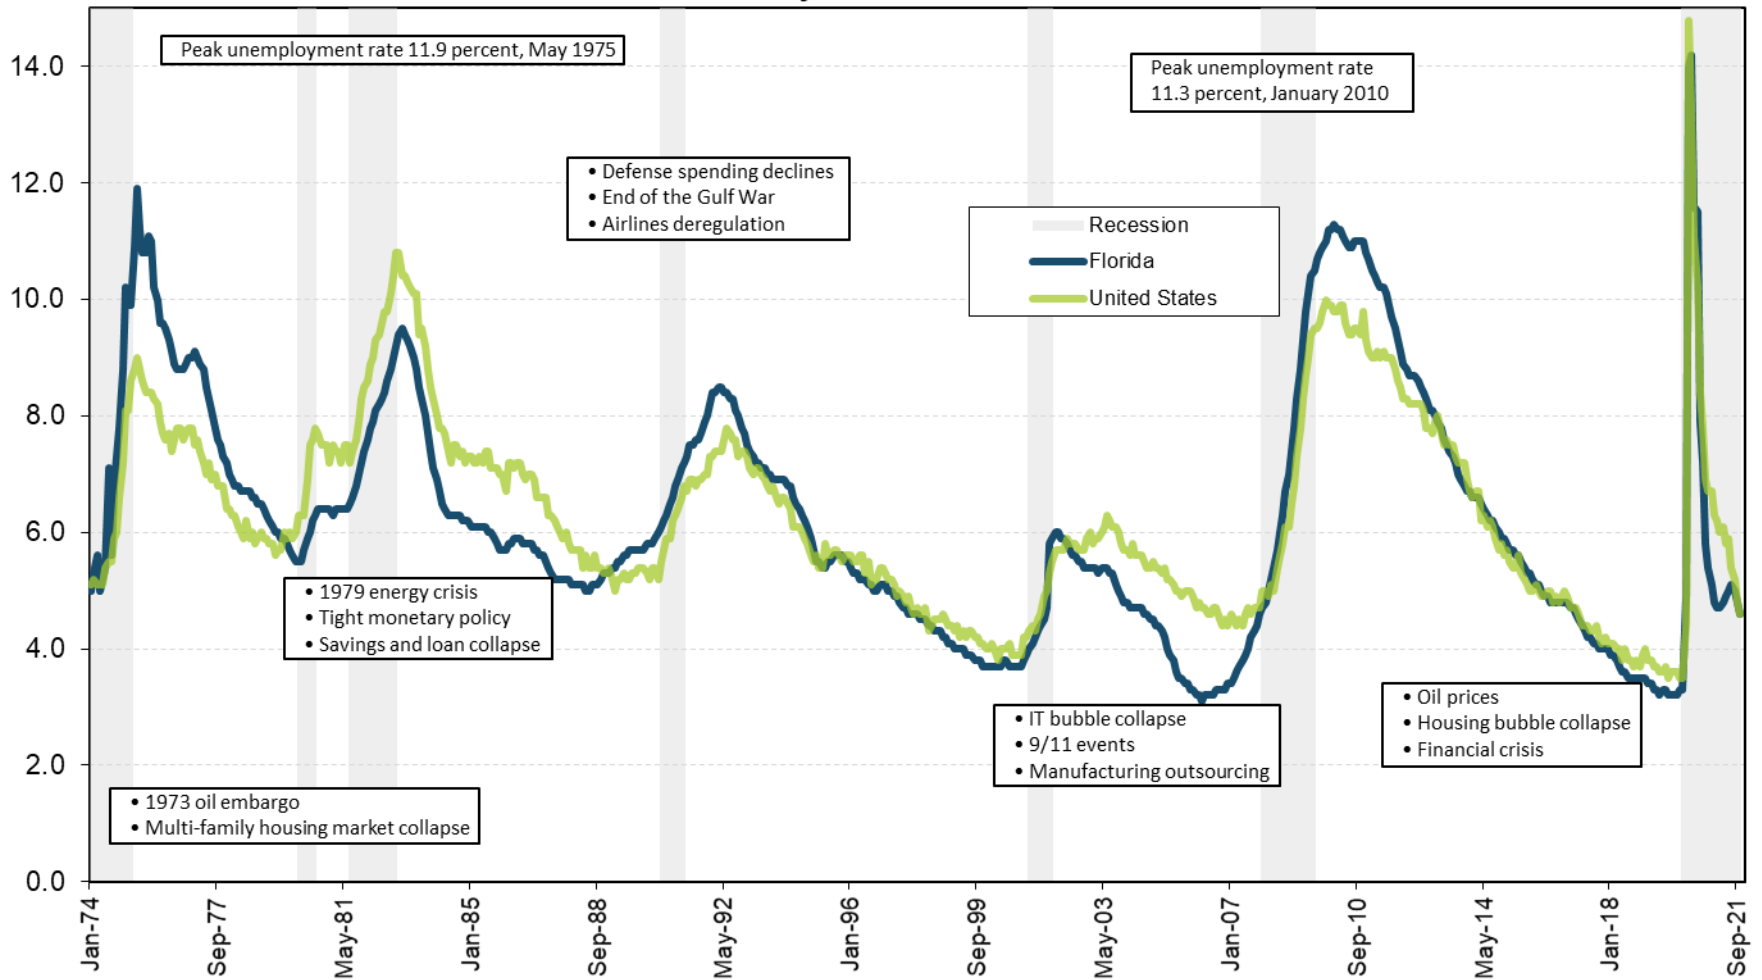

Florida and the United States Unemployment Rates and Recessionary Periods January 1974 - October 2021

Source: U.S. Department of Labor, Bureau of Labor Statistics, Local Area Unemployment Statistics Program in cooperation with the Florida Department of Economic Opportunity, Bureau of Workforce Statistics & Economic Research. Prepared: Nov-2021 (seasonally adjusted).