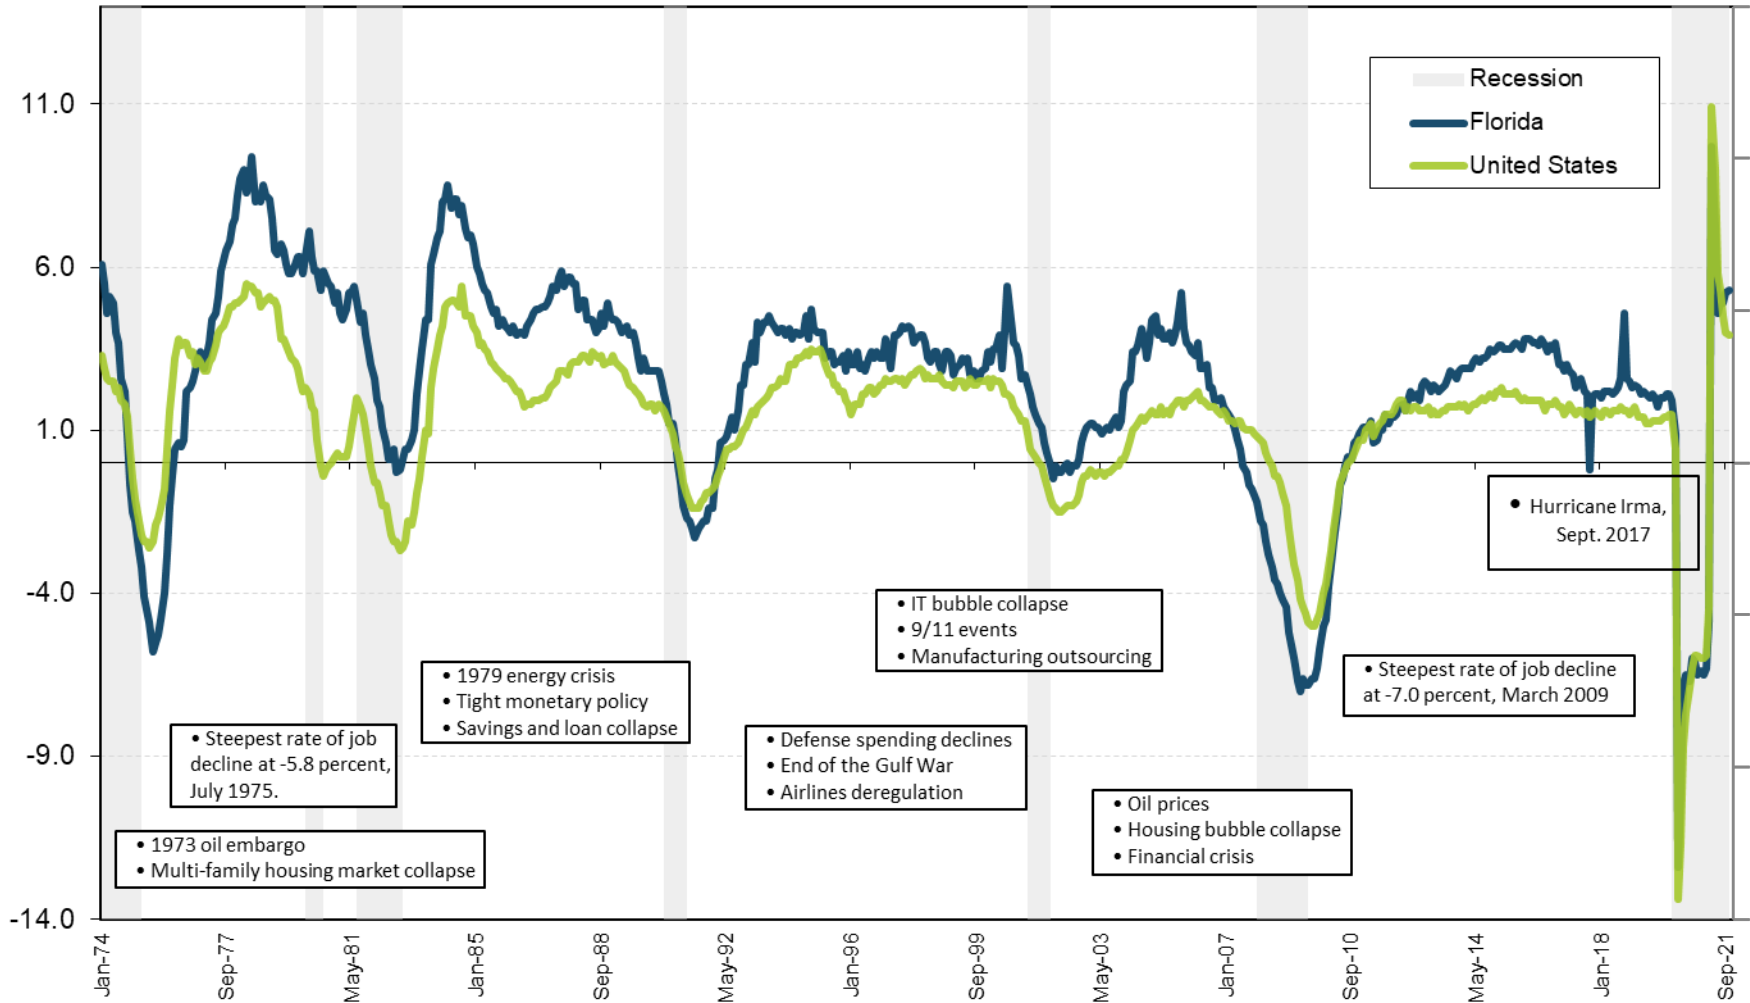

Florida and the United States Unemployment Rates and Recessionary Periods January 1974 - October 2021

Source: U.S. Department of Labor, Bureau of Labor Statistics, Local Area Unemployment Statistics Program in cooperation with the Florida Department of Economic Opportunity, Bureau of Workforce Statistics & Economic Research. Prepared: Nov-2021 (seasonally adjusted).

Florida and the United States Total Nonagricultural Employment Annual Growth Rates and Recessionary Periods January 1974 - October 2021

Source: U.S. Department of Labor, Bureau of Labor Statistics, Current Employment Statistics Program.