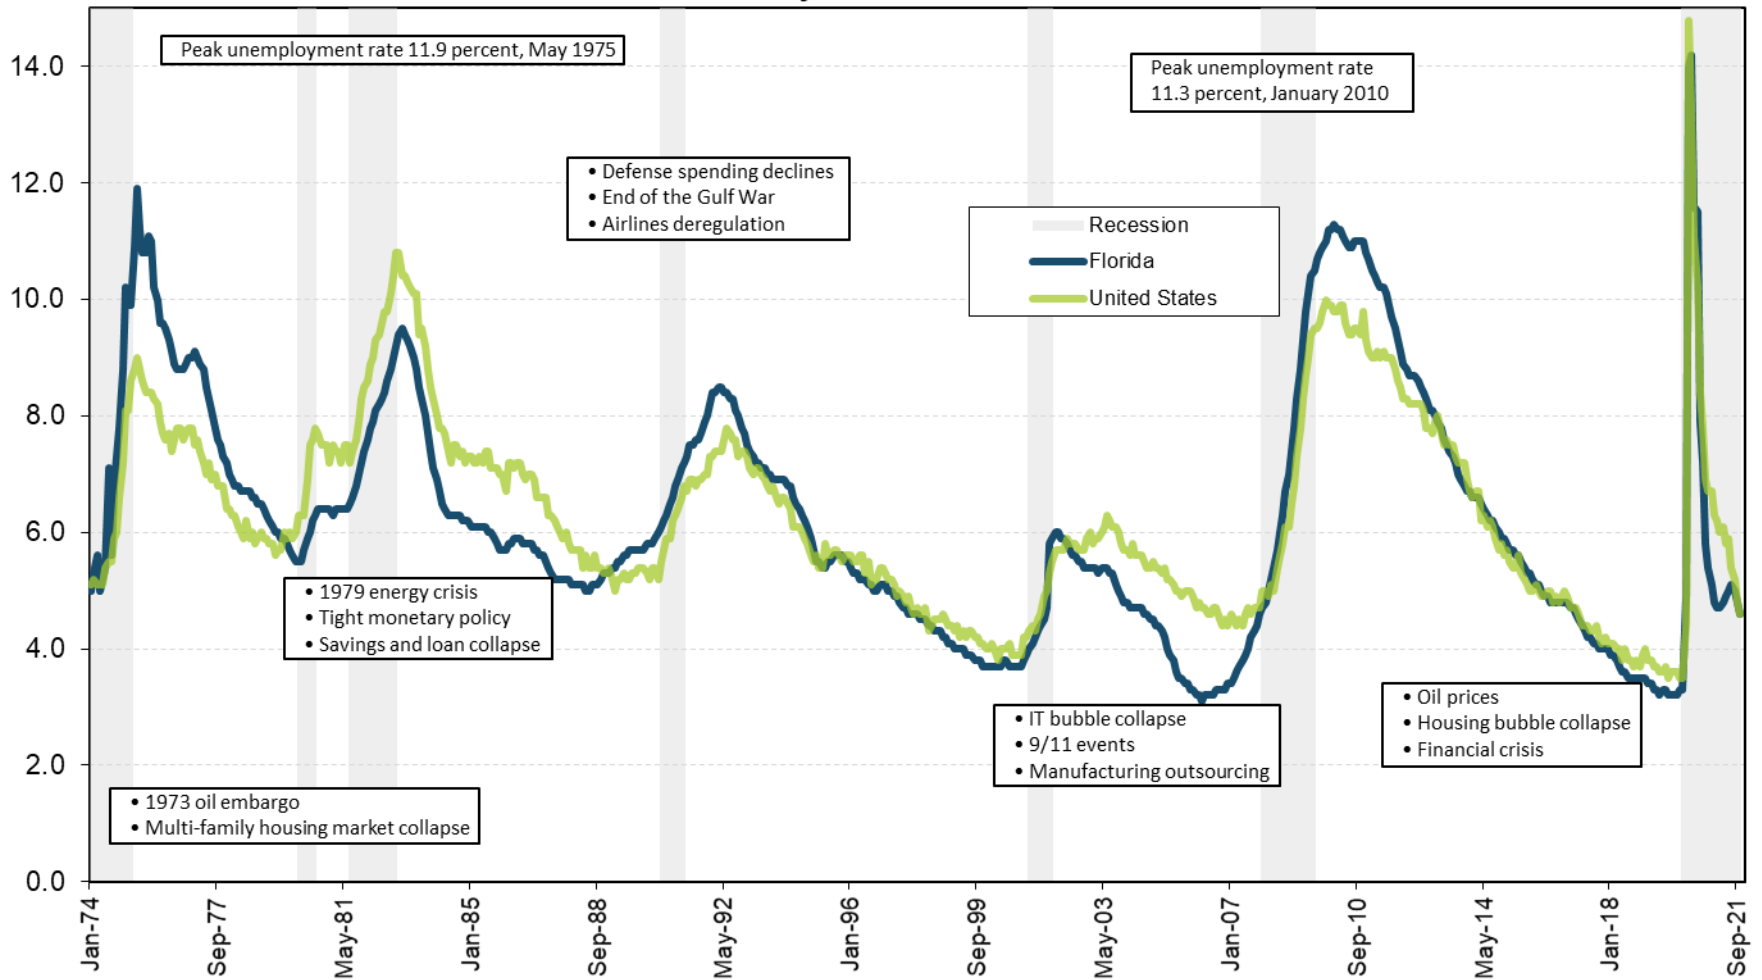

Florida and the United States Unemployment Rates and Recessionary Periods January 1974 - October 2021

Source: U.S. Department of Labor, Bureau of Labor Statistics, Local Area Unemployment Statistics Program in cooperation with the Florida Department of Economic Opportunity, Bureau of Workforce Statistics & Economic Research. Prepared: Nov-2021 (seasonally adjusted).

Florida and the United States Total Nonagricultural Employment Annual Growth Rates and Recessionary Periods January 1974 - October 2021

Source: U.S. Department of Labor, Bureau of Labor Statistics, Current Employment Statistics Program.