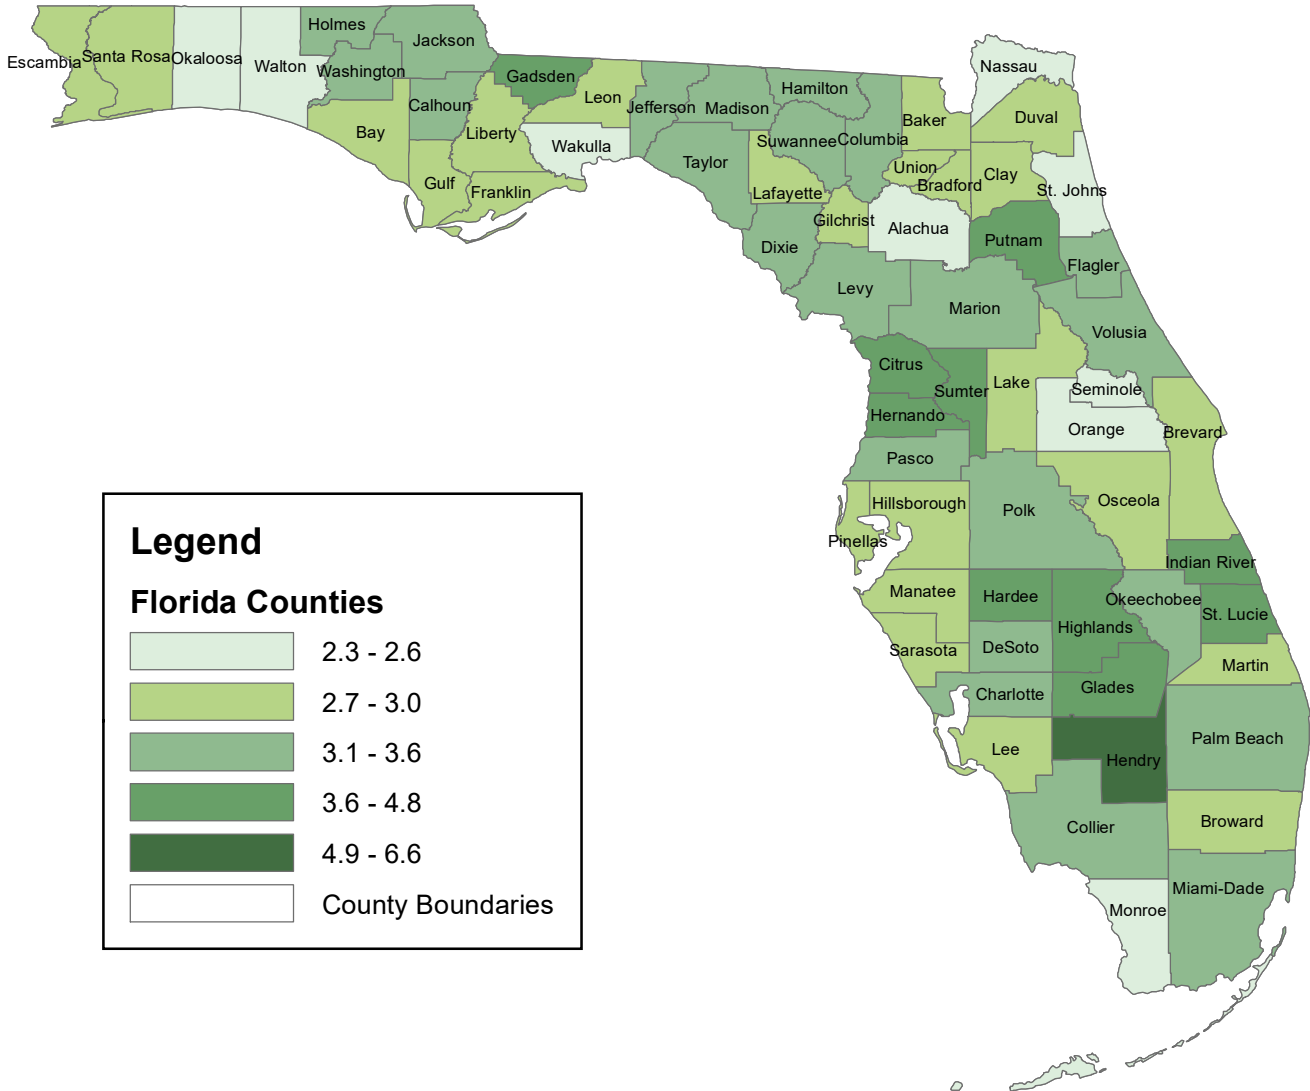

Florida Unemployment Rates by County (Not Seasonally Adjusted) September 2018

Source: U.S. Department of Labor, Bureau of Labor Statistics, Local Area Unemployment Statistics Program in cooperation with the Florida Department of Economic Opportunity, Bureau of Workforce Statistics and Economic Research. Released 10/19/2018.