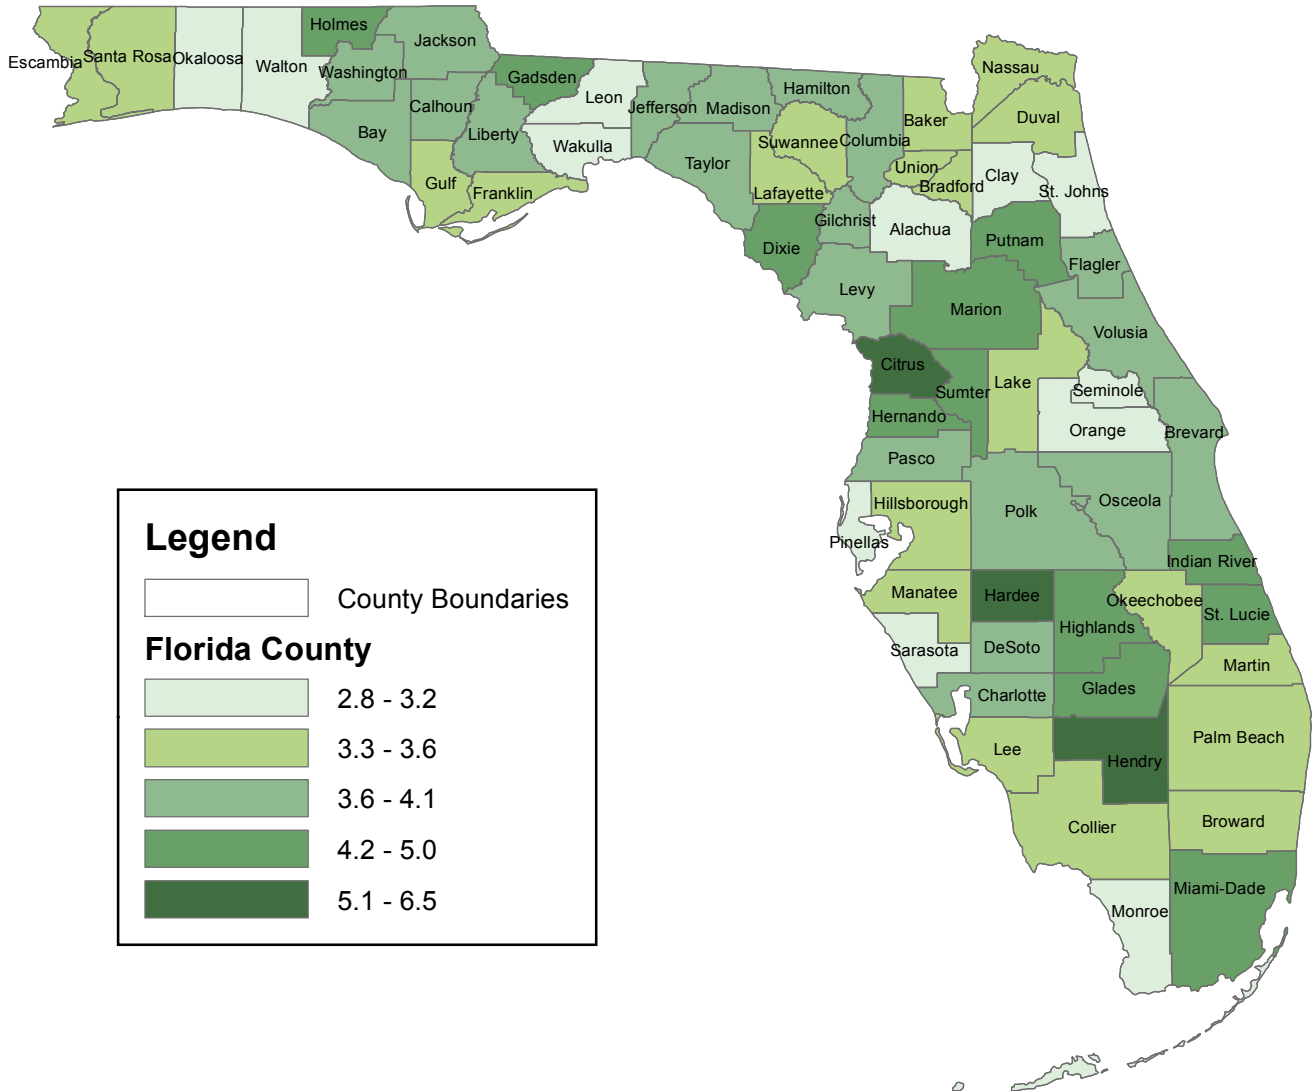

# Florida Unemployment Rates by County (Not Seasonally Adjusted) December 2017

Source: U.S. Department of Labor, Bureau of Labor Statistics, Local Area Unemployment Statistics Program in cooperation with the Florida Department of Economic Opportunity, Bureau of Labor Market Statistics. Released 1/19/2018.