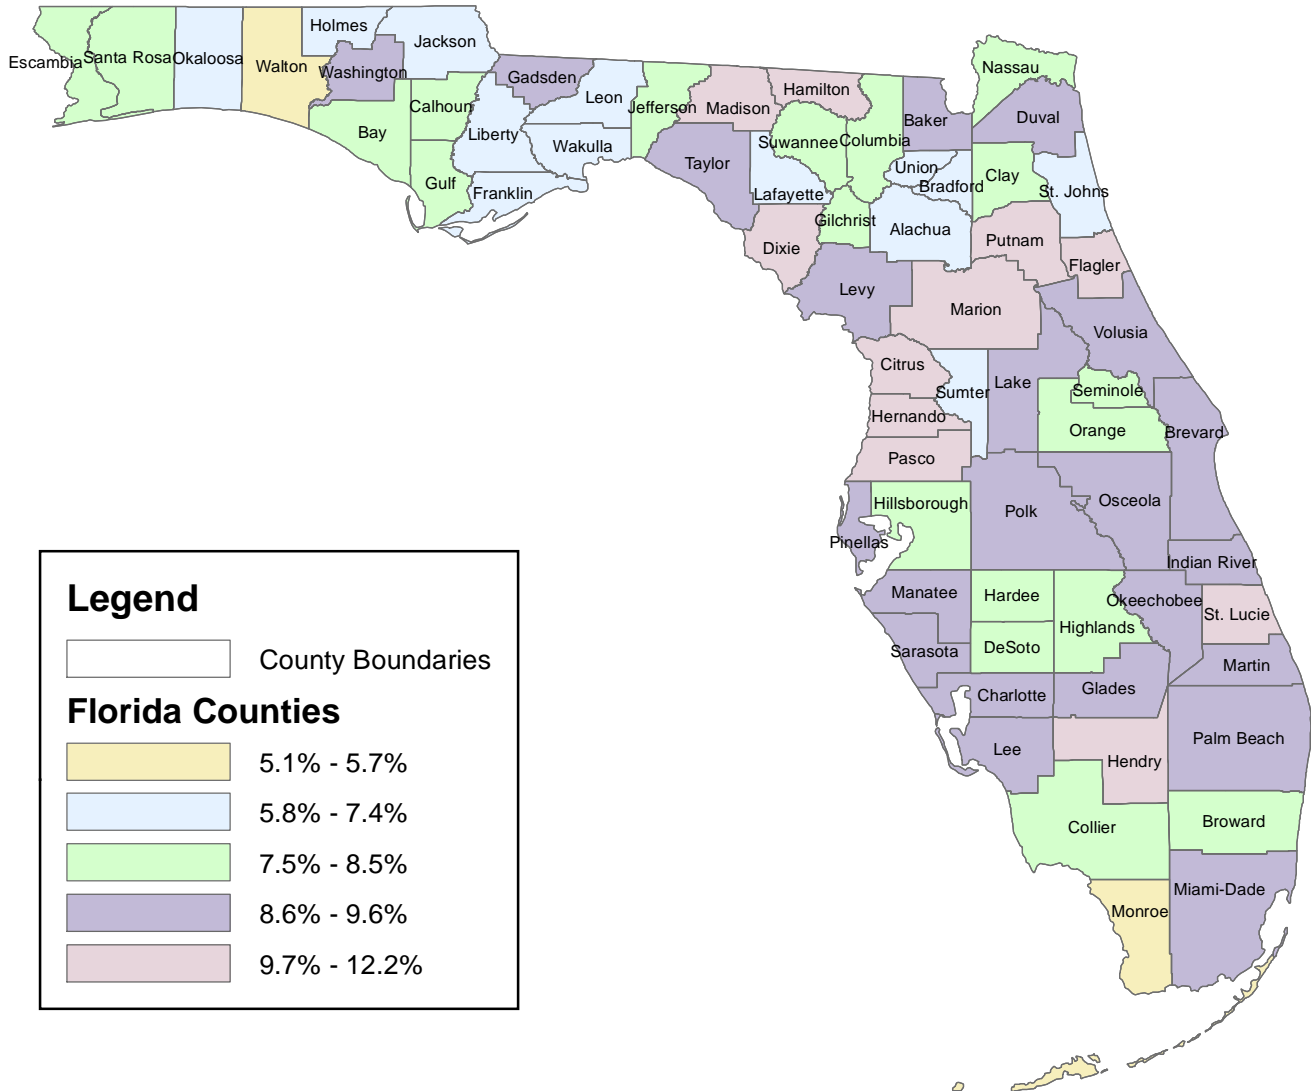

Florida Unemployment Rates by County (Not Seasonally Adjusted) March 2012

Source: U.S. Department of Labor, Bureau of Labor Statistics, Local Area Unemployment Statistics Program in cooperation with the Florida Department of Economic Opportunity, Labor Market Statistics Center. Released 4/20/2012.