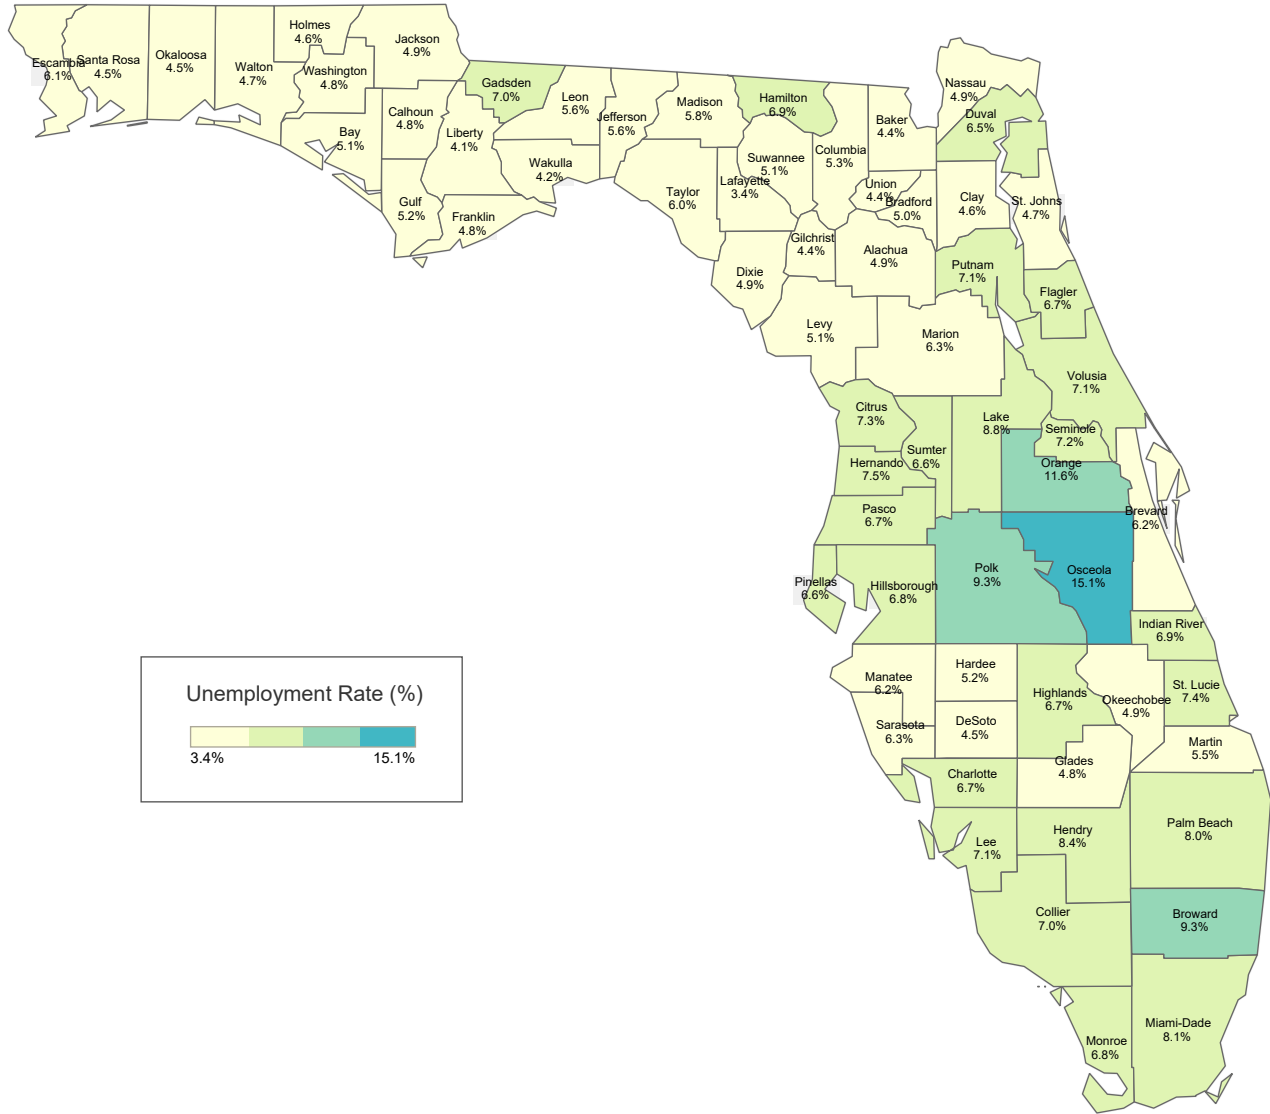

Florida Unemployment Rates by County (Not Seasonally Adjusted) August 2020

© OpenStreetMap

Source: U.S. Department of Labor, Bureau of Labor Statistics, Local Area Unemployment Statistics Program in cooperation with the Florida Department of Economic Opportunity, Bureau of Workforce Statistics and Economic Research. Released September 18, 2020