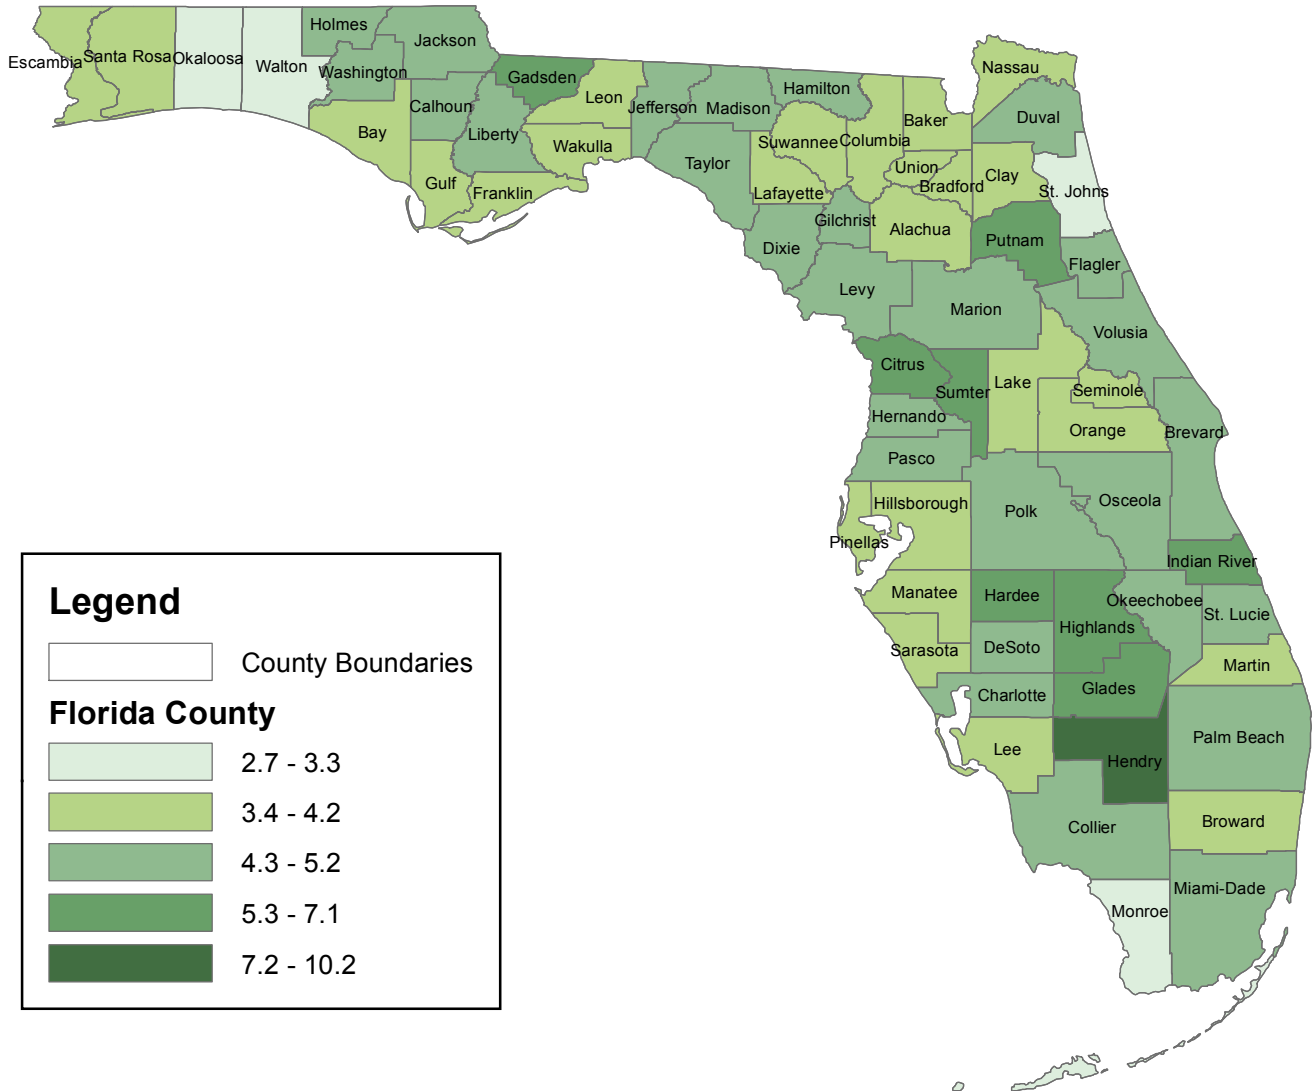

Florida Unemployment Rates by County (Not Seasonally Adjusted) August 2017

Source: U.S. Department of Labor, Bureau of Labor Statistics, Local Area Unemployment Statistics Program in cooperation with the Florida Department of Economic Opportunity, Bureau of Labor Market Statistics. Released 9/15/2017.