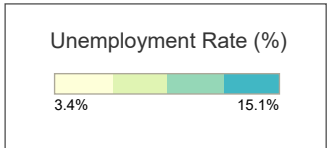

Florida Unemployment Rates by County (Not Seasonally Adjusted) August 2020

© OpenStreetMap

Source: U.S. Department of Labor, Bureau of Labor Statistics, Local Area Unemployment Statistics Program in cooperation with the Florida Department of Economic Opportunity, Bureau of Workforce Statistics and Economic Research. Released September 18, 2020