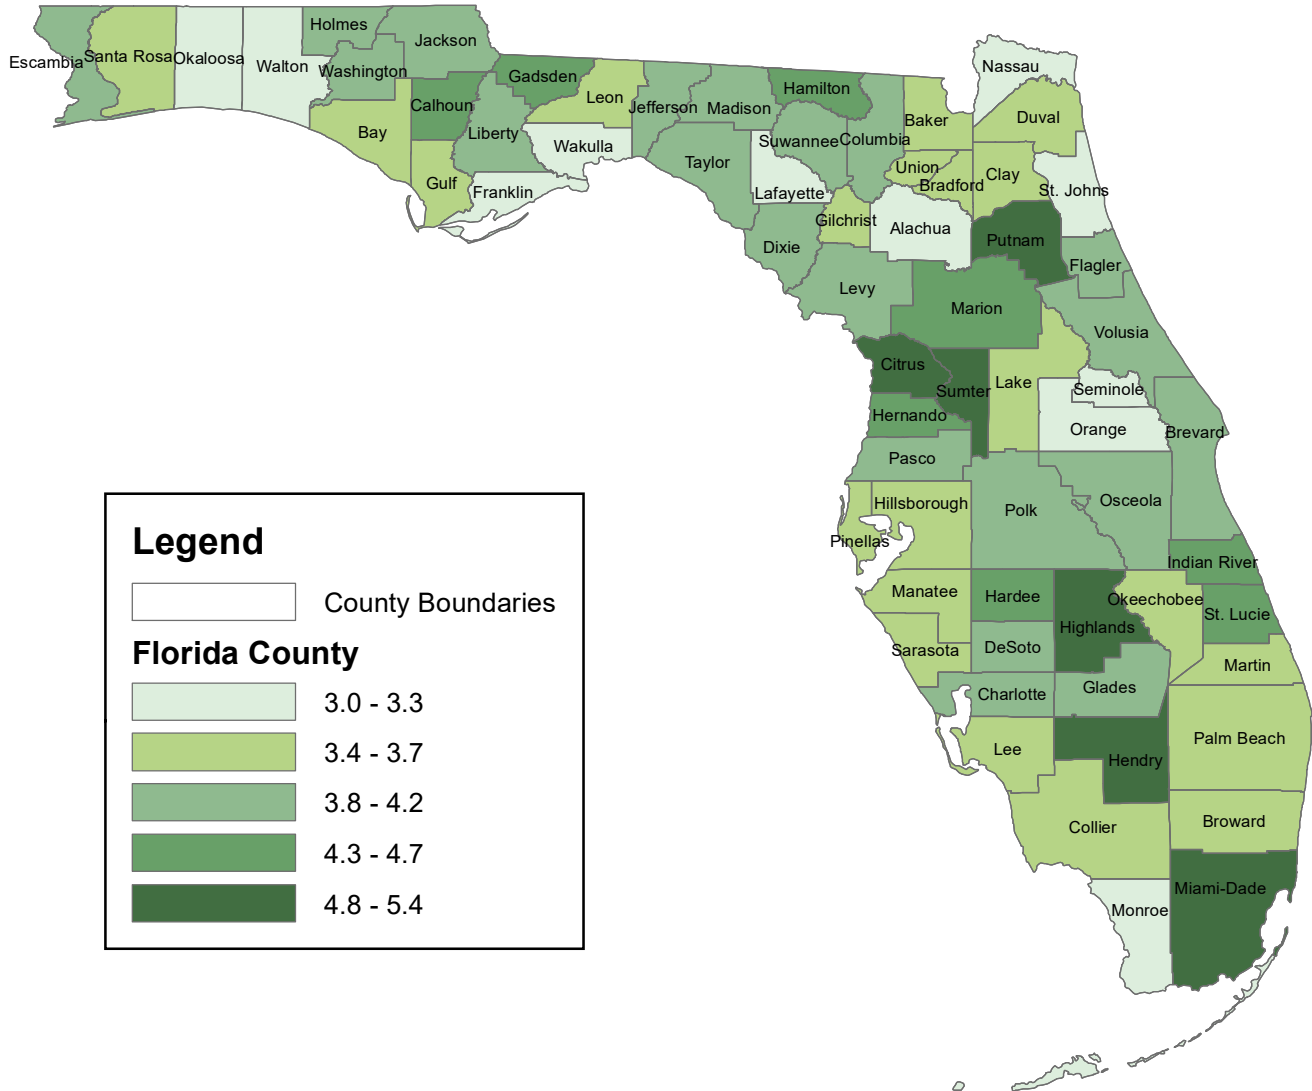

Florida Unemployment Rates by County (Not Seasonally Adjusted) March 2018

Source: U.S. Department of Labor, Bureau of Labor Statistics, Local Area Unemployment Statistics Program in cooperation with the Florida Department of Economic Opportunity, Bureau of Labor Market Statistics. Released 4/20/2018.