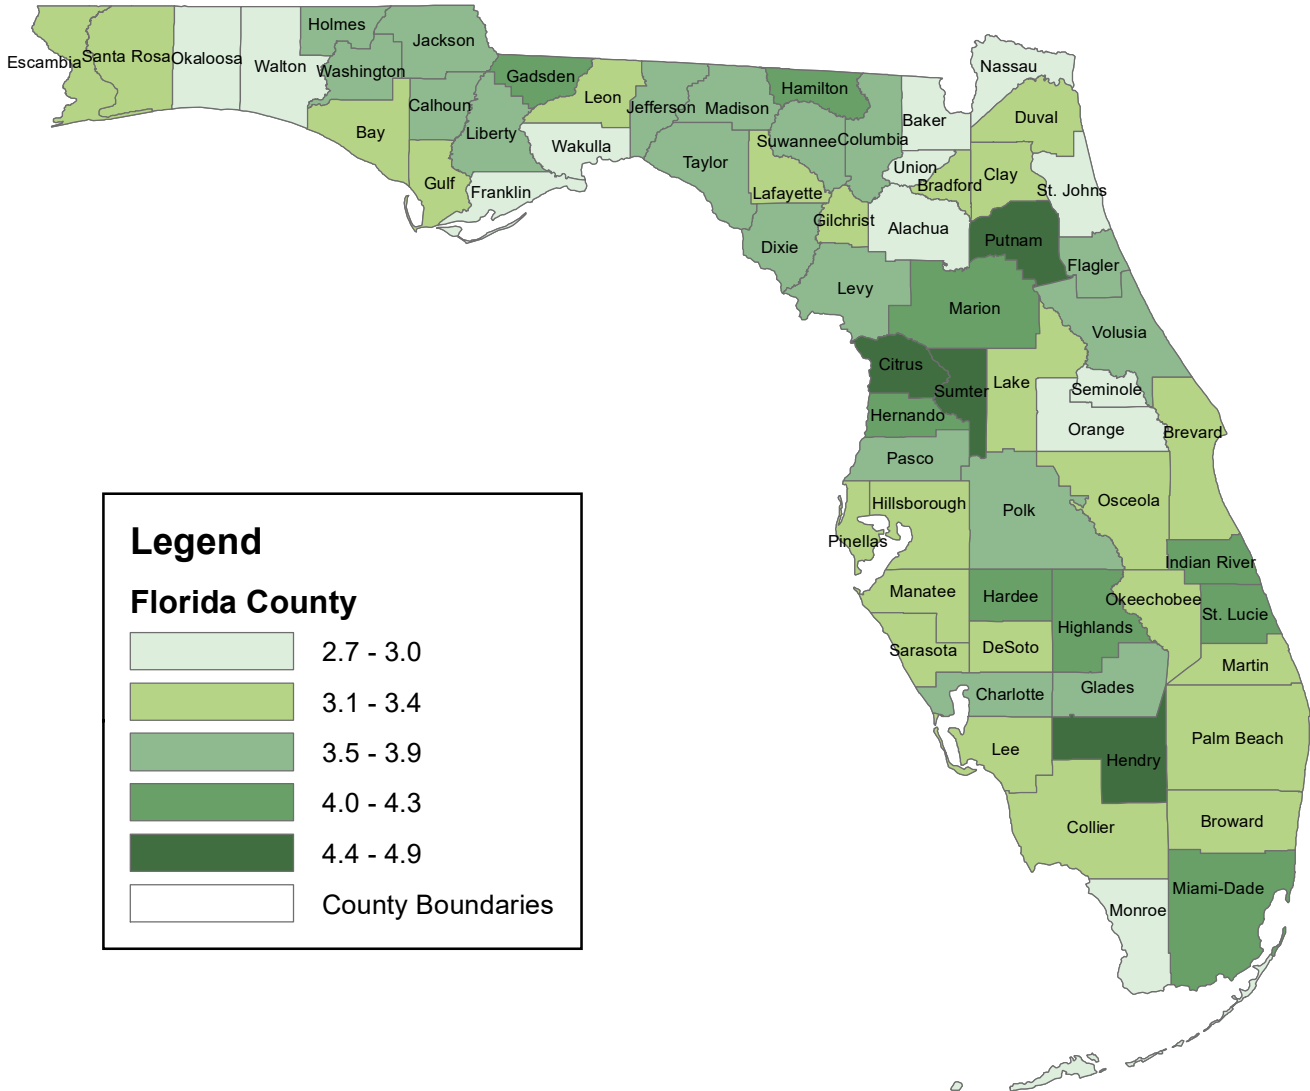

# Florida Unemployment Rates by County (Not Seasonally Adjusted) May 2018

Source: U.S. Department of Labor, Bureau of Labor Statistics, Local Area Unemployment Statistics Program in cooperation with the Florida Department of Economic Opportunity, Bureau of Labor Market Statistics. Released 6/15/2018.