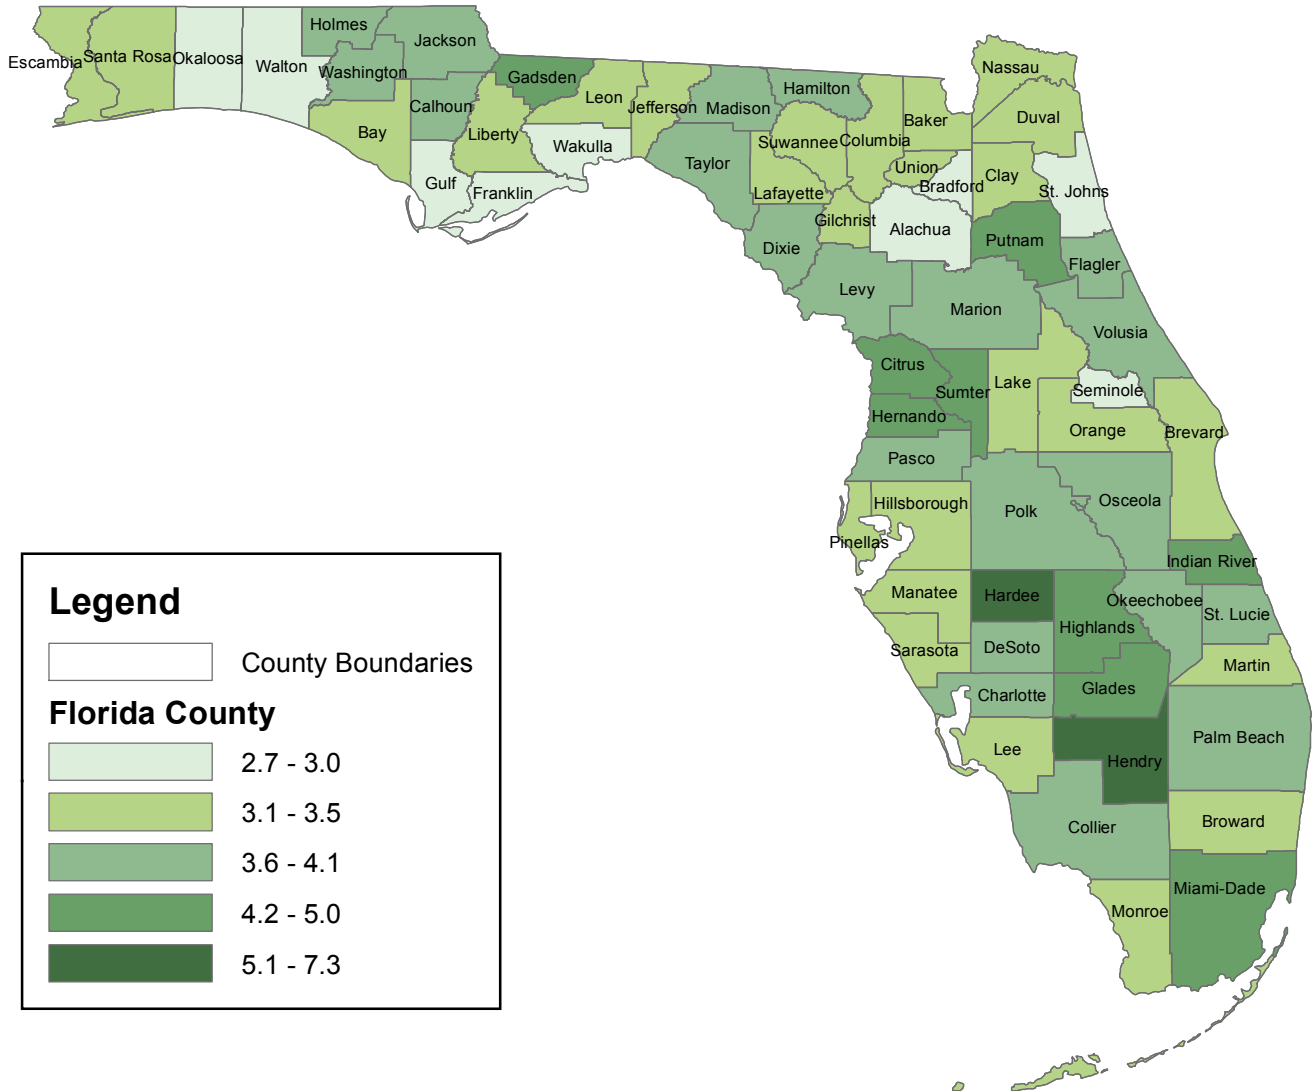

Florida Unemployment Rates by County (Not Seasonally Adjusted) October 2017

Source: U.S. Department of Labor, Bureau of Labor Statistics, Local Area Unemployment Statistics Program in cooperation with the Florida Department of Economic Opportunity, Bureau of Labor Market Statistics. Released 11/17/2017.