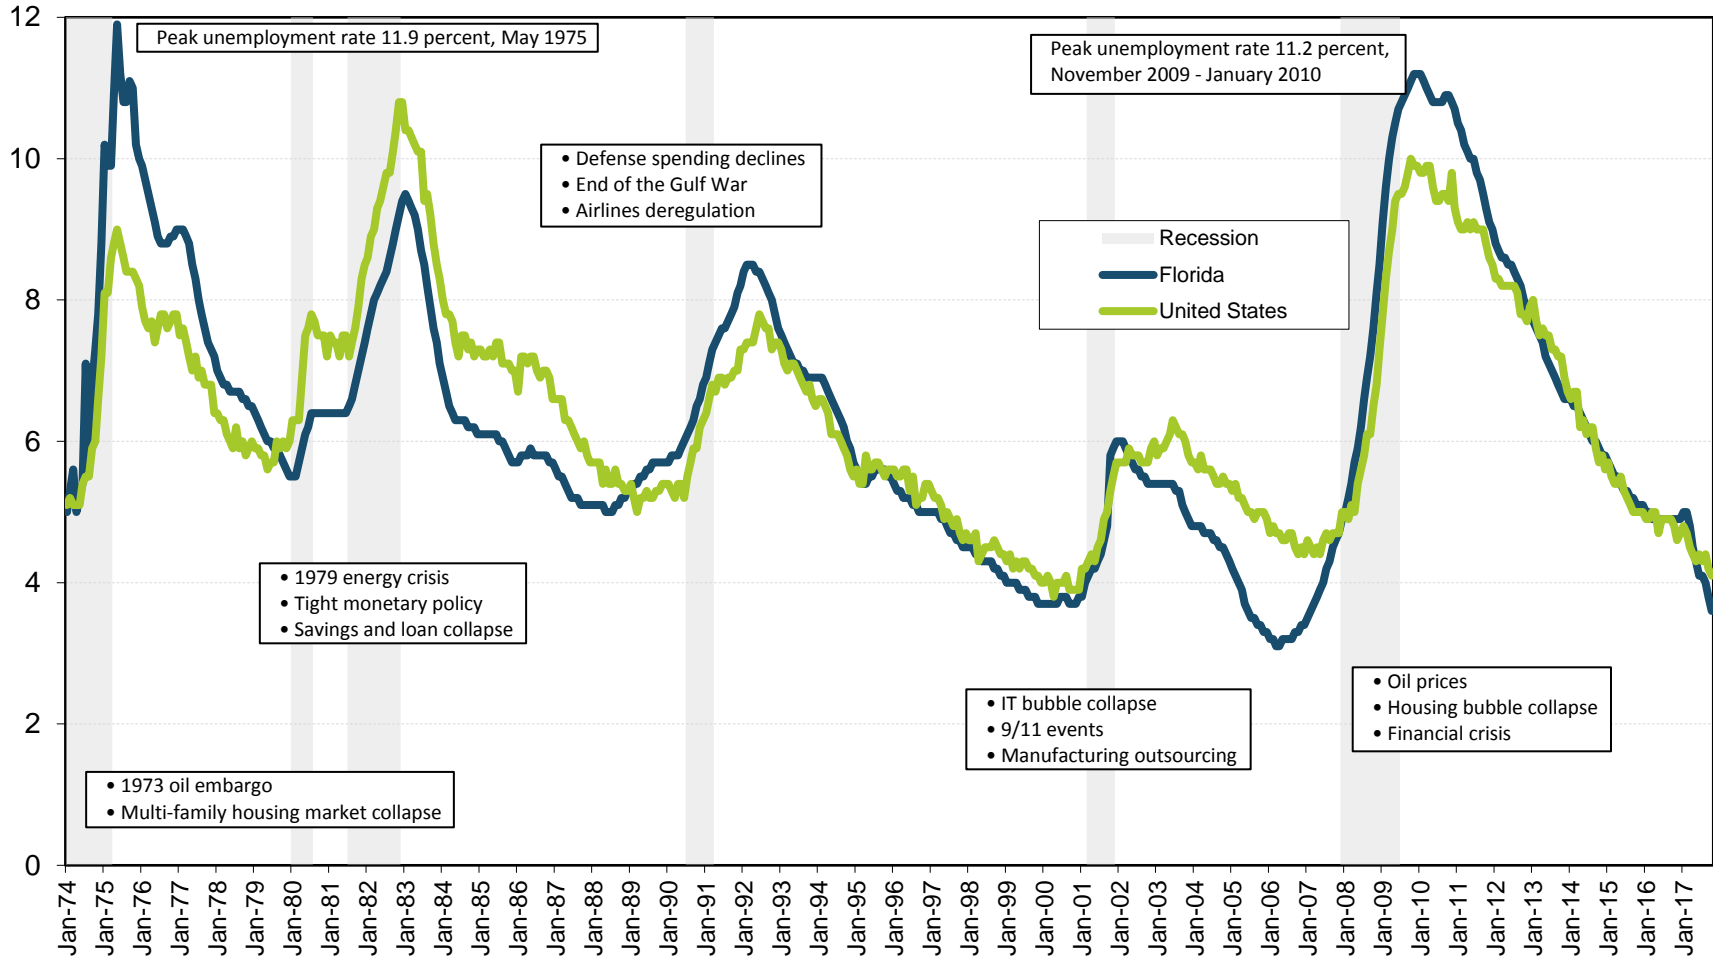

Florida and the United States Unemployment Rates and Recessionary Periods January 1974 - October 2017

Source: U.S. Department of Labor, Bureau of Labor Statistics, Local Area Unemployment Statistics Program in cooperation with the Florida Department of Economic Opportunity, Bureau of Labor Market Statistics. Prepared Nov-2017 (seasonally adjusted).