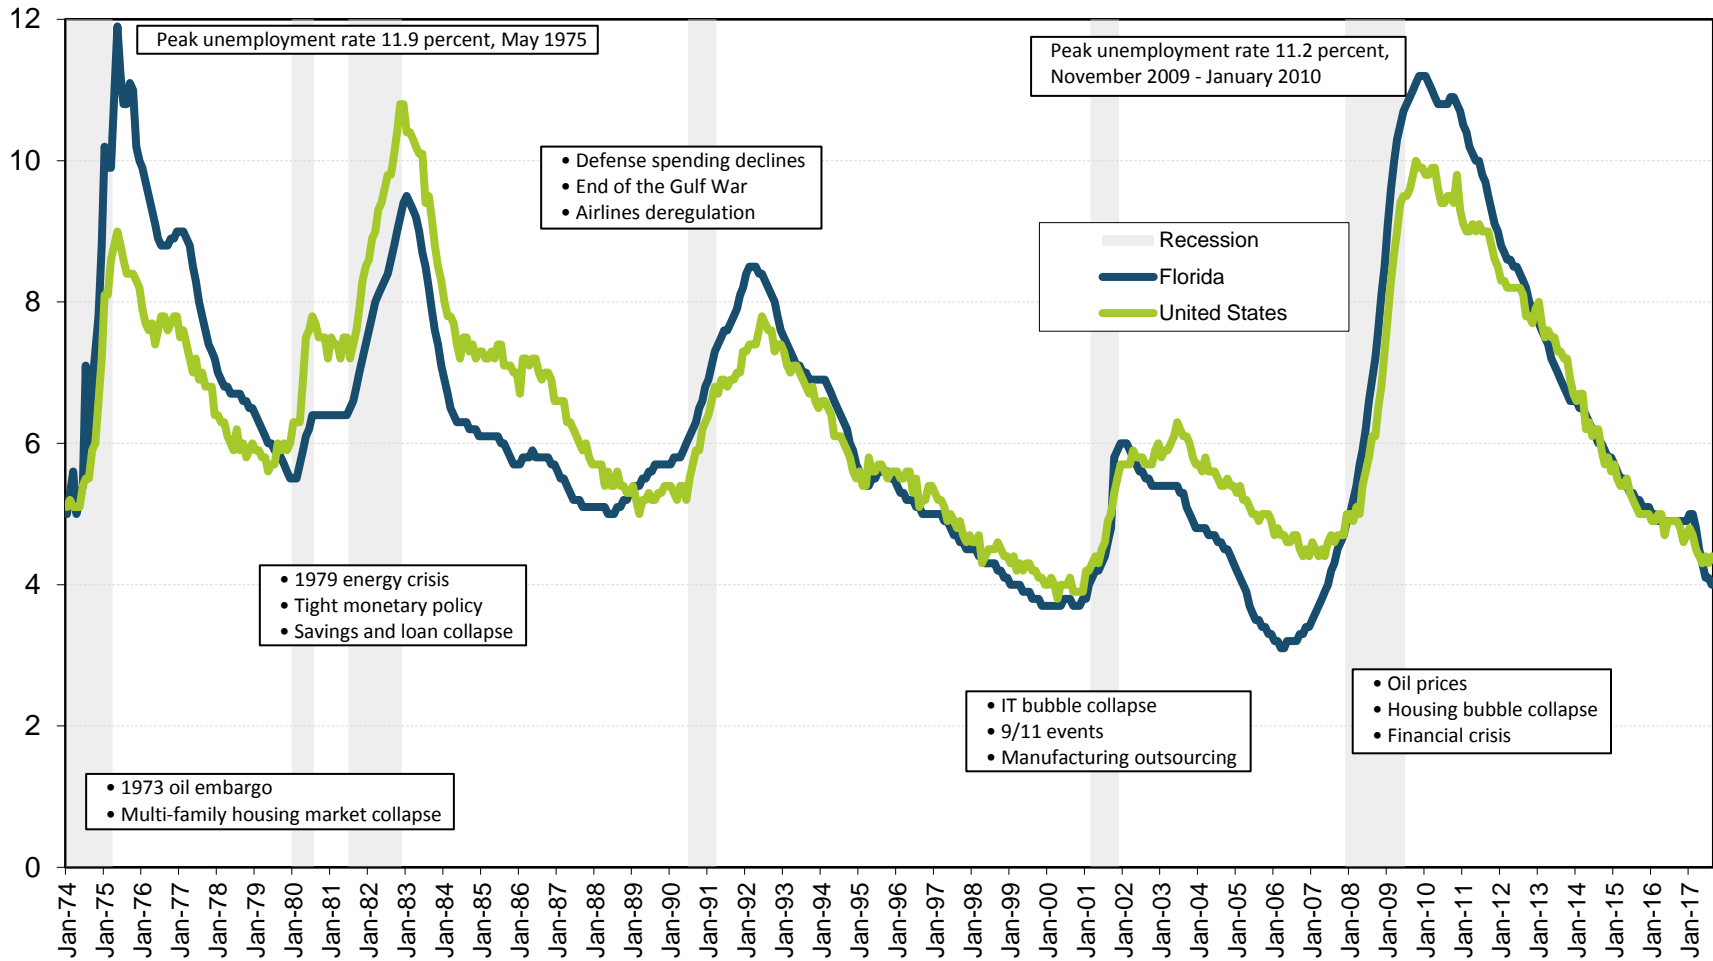

Florida and the United States Unemployment Rates and Recessionary Periods January 1974 - August 2017

Source: U.S. Department of Labor, Bureau of Labor Statistics, Local Area Unemployment Statistics Program in cooperation with the Florida Department of Economic Opportunity, Bureau of Labor Market Statistics. Prepared Sep-2017 (seasonally adjusted).