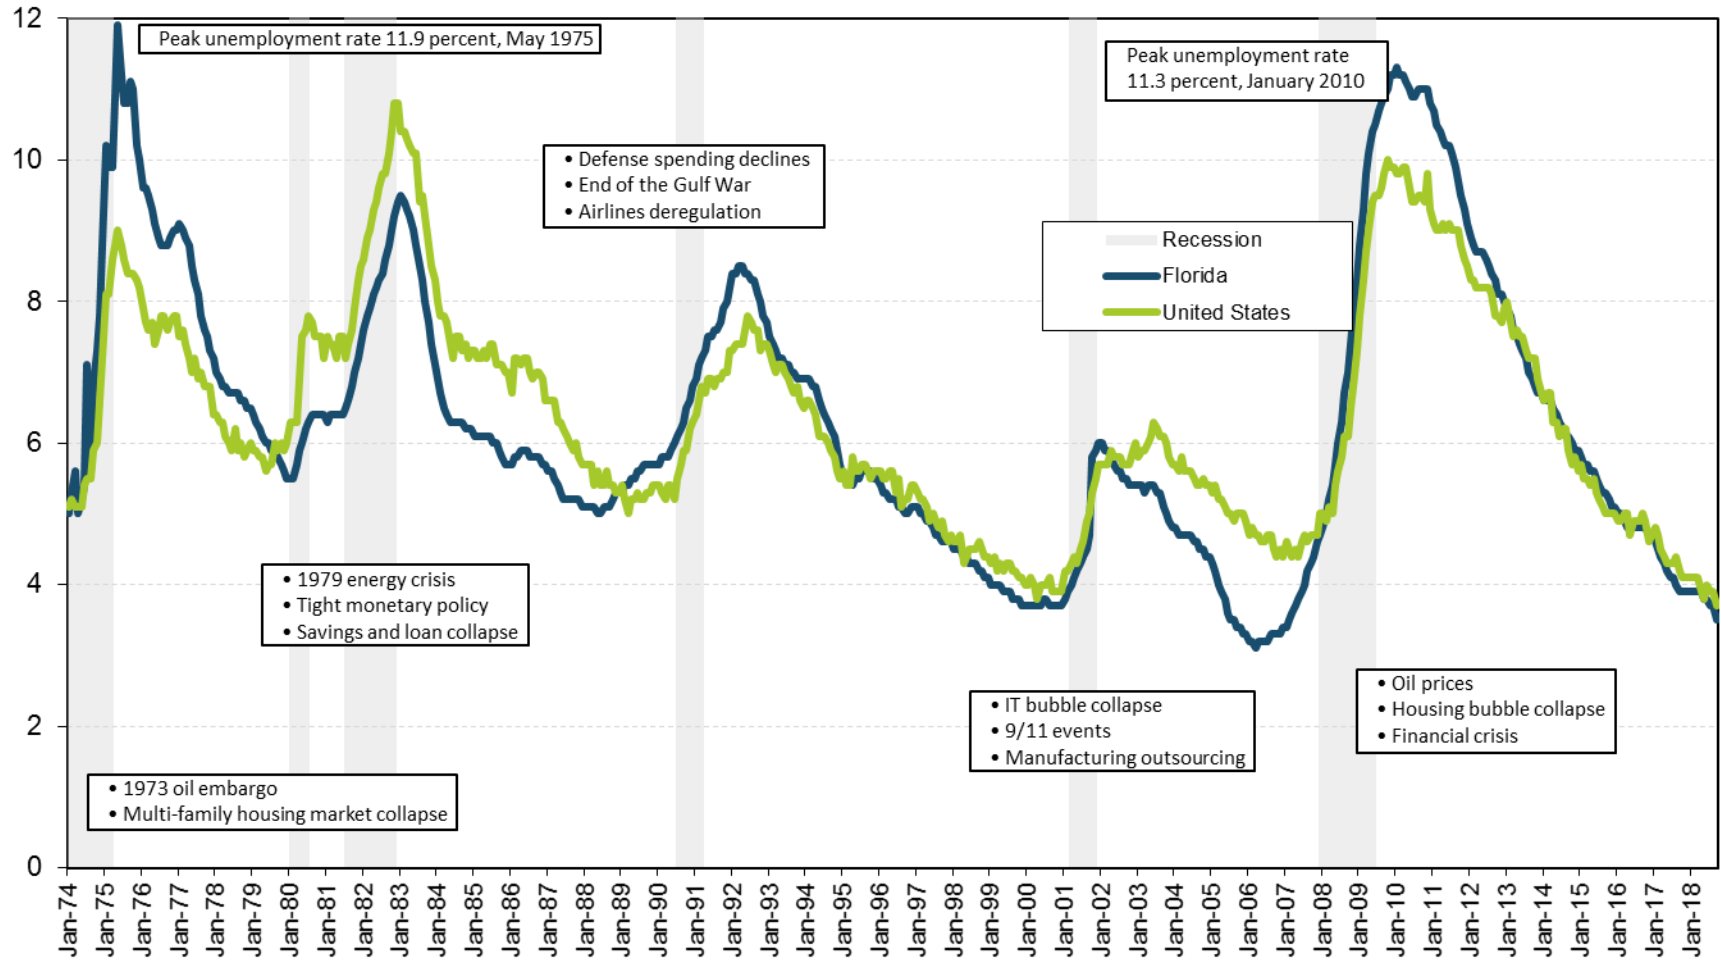

Florida and the United States Unemployment Rates and Recessionary Periods January 1974 - September 2018

Source: U.S. Department of Labor, Bureau of Labor Statistics, Local Area Unemployment Statistics Program in cooperation with the Florida Department of Economic Opportunity, Bureau of Workforce Statistics & Economic Research. Prepared: Oct-2018 (seasonally adjusted).