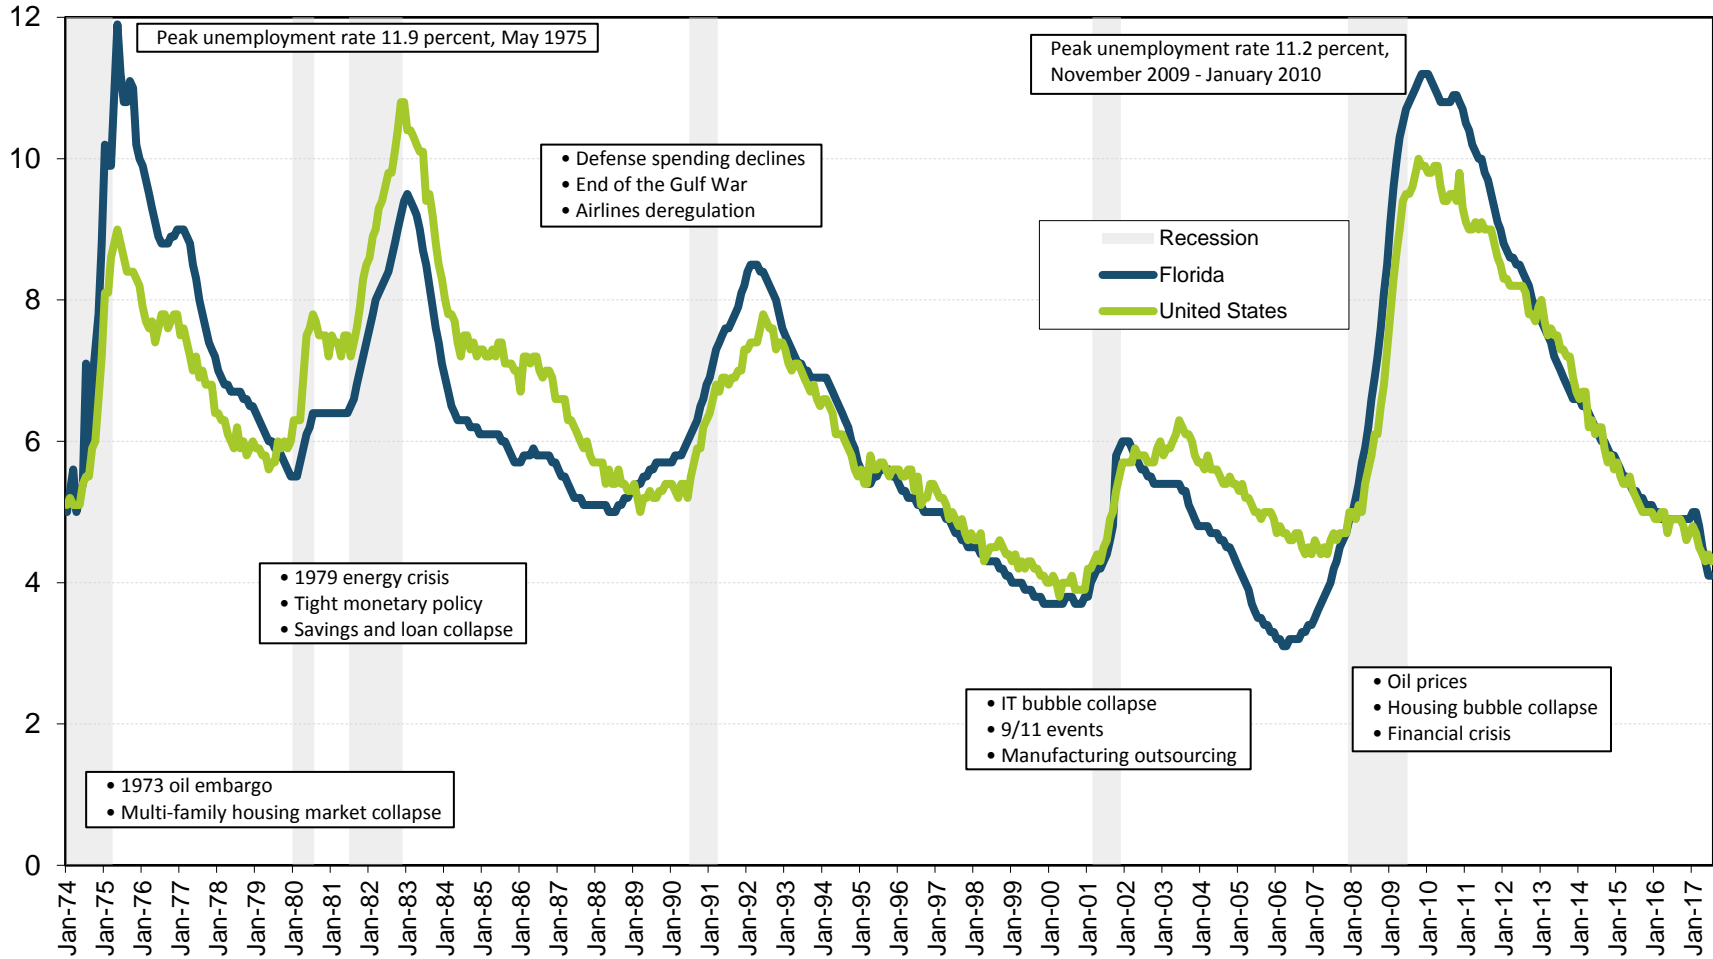

Florida and the United States Unemployment Rates and Recessionary Periods January 1974 - July 2017

Source: U.S. Department of Labor, Bureau of Labor Statistics, Local Area Unemployment Statistics Program in cooperation with the Florida Department of Economic Opportunity, Bureau of Labor Market Statistics. Prepared Aug-2017 (seasonally adjusted).