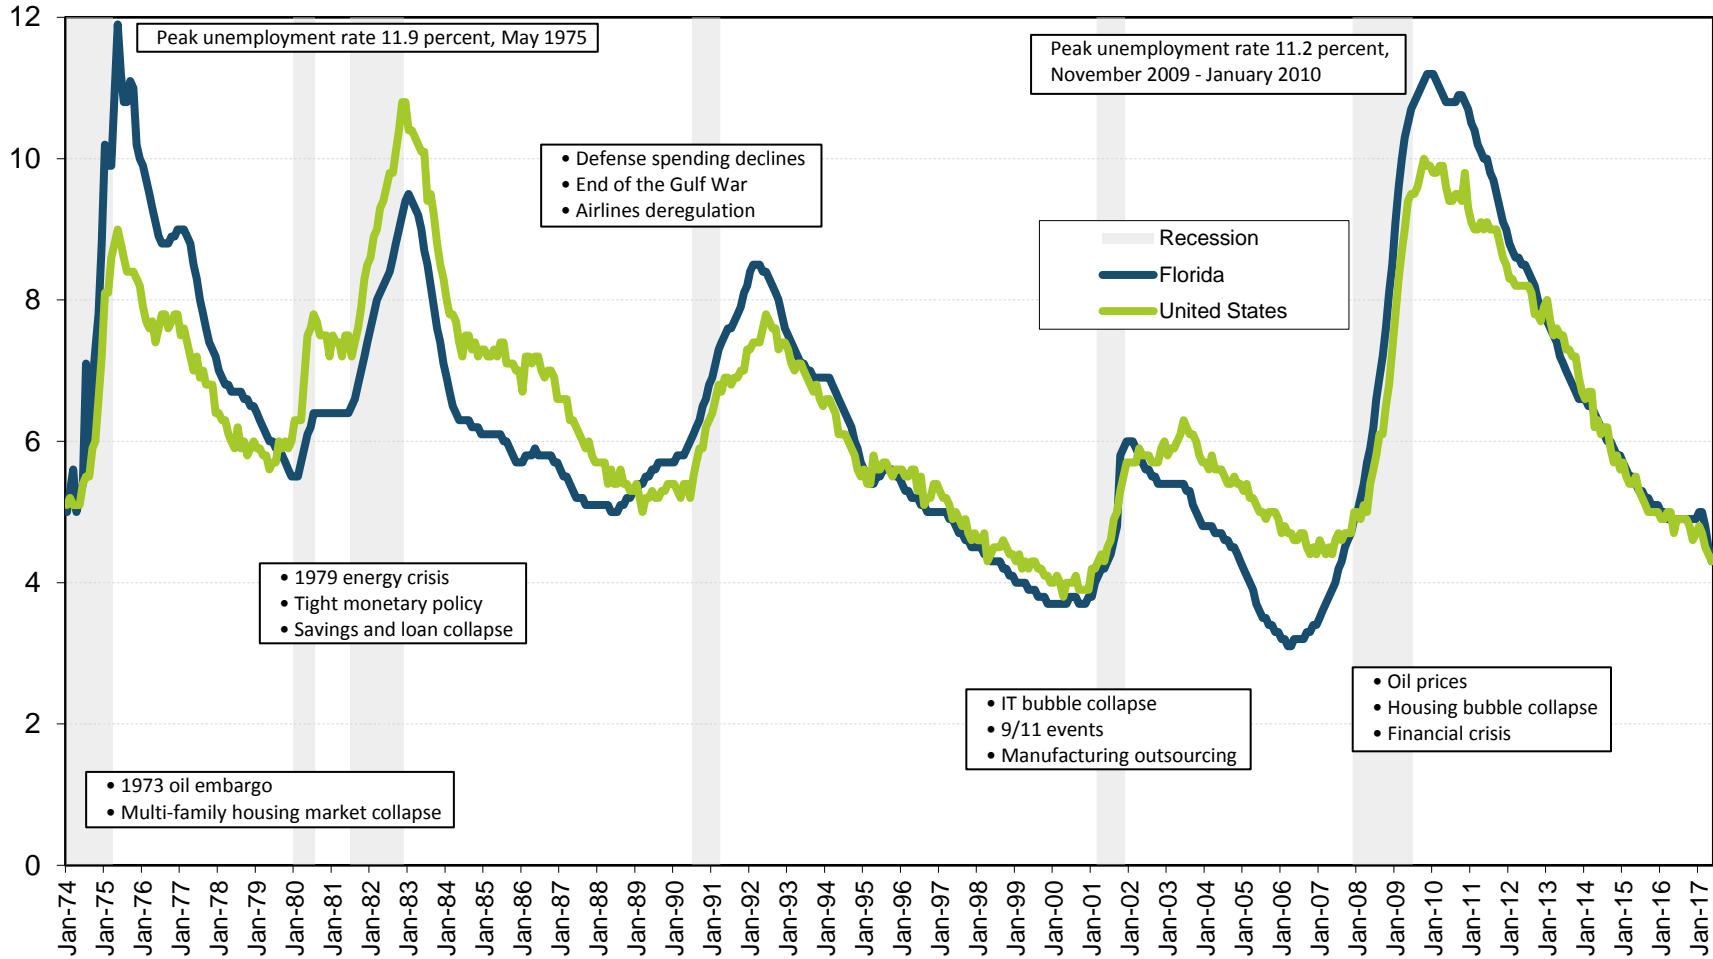

Florida and the United States Unemployment Rates and Recessionary Periods January 1974 - May 2017

Source: U.S. Department of Labor, Bureau of Labor Statistics, Local Area Unemployment Statistics Program in cooperation with the Florida Department of Economic Opportunity, Bureau of Labor Market Statistics. Prepared Jun-2017 (seasonally adjusted).