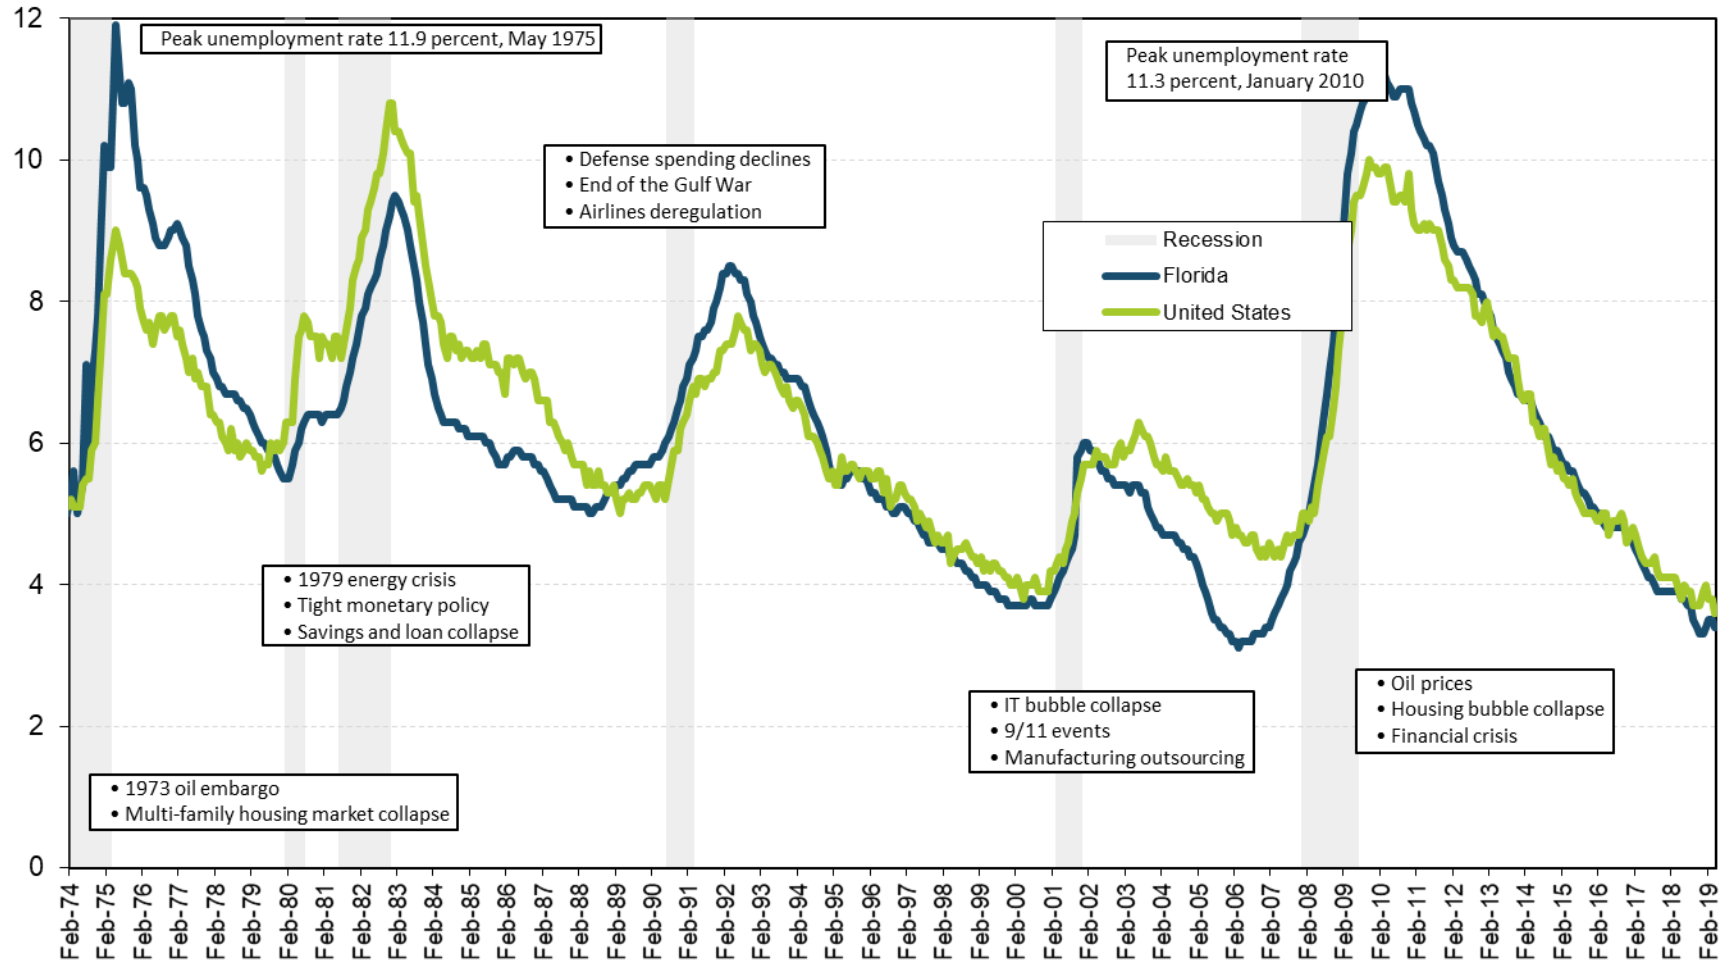

Florida and the United States Unemployment Rates and Recessionary Periods January 1974 - April 2019

Source: U.S. Department of Labor, Bureau of Labor Statistics, Local Area Unemployment Statistics Program in cooperation with the Florida Department of Economic Opportunity, Bureau of Workforce Statistics & Economic Research. Prepared: May-2019 (seasonally adjusted).