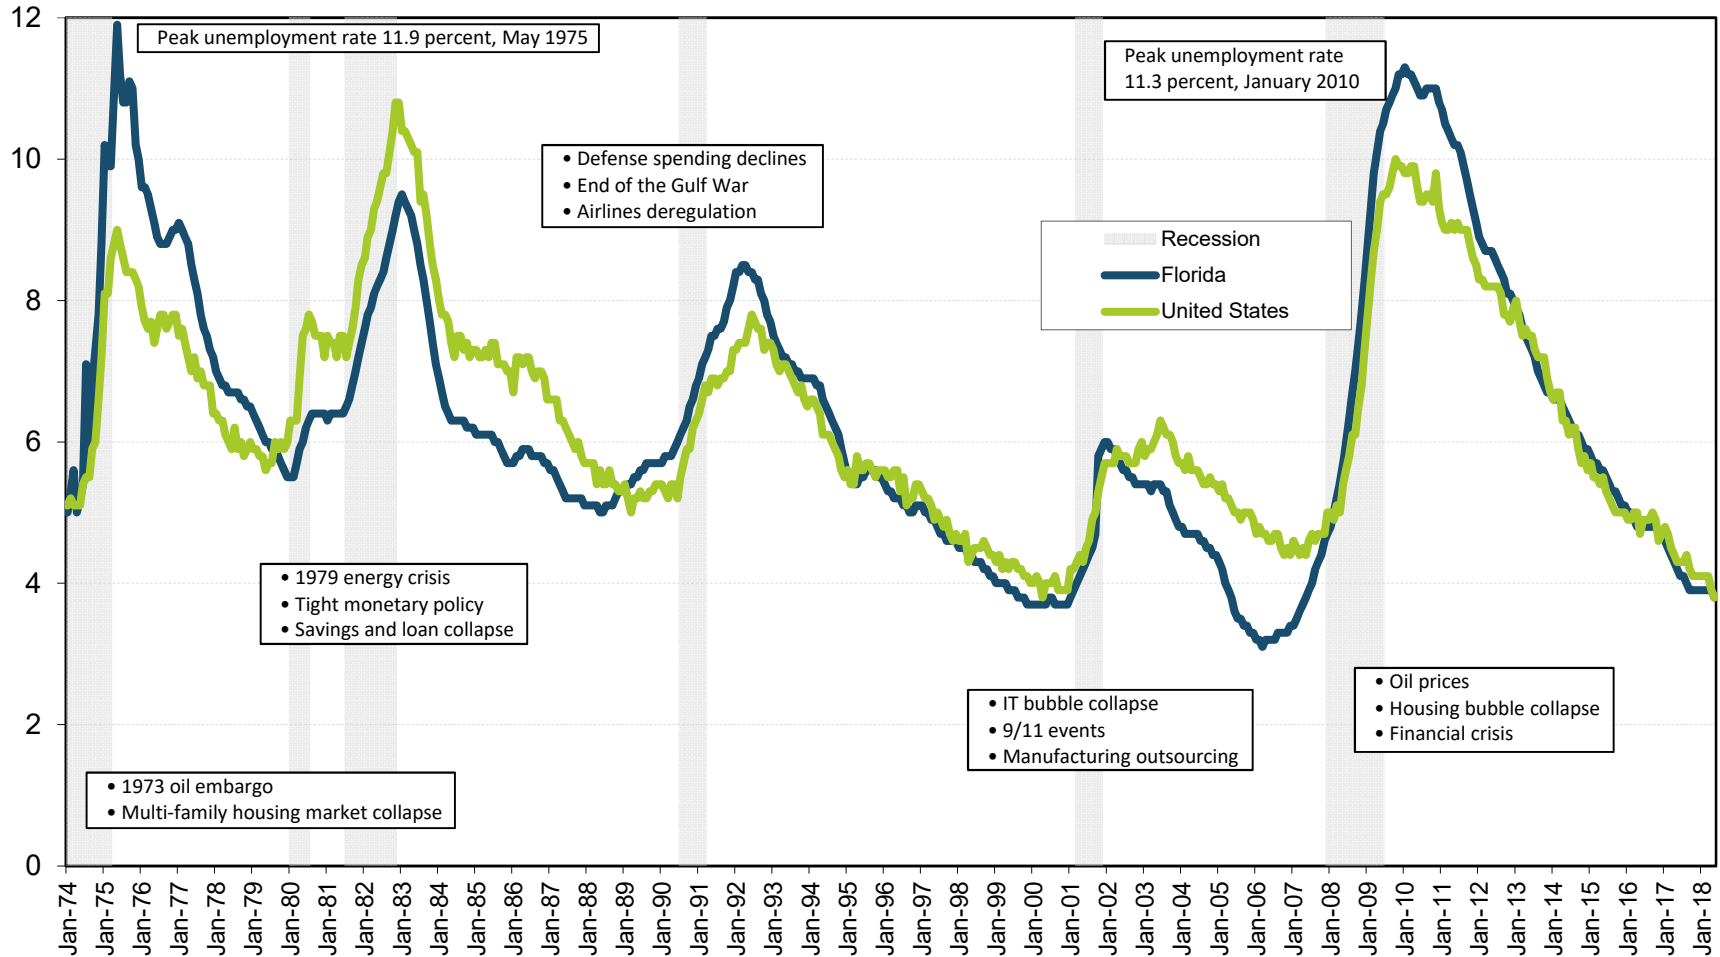

Florida and the United States Unemployment Rates and Recessionary Periods January 1974 - May 2018

Source: U.S. Department of Labor, Bureau of Labor Statistics, Local Area Unemployment Statistics Program in cooperation with the Florida Department of Economic Opportunity, Bureau of Labor Market Statistics. Prepared Jun-2018 (seasonally adjusted).