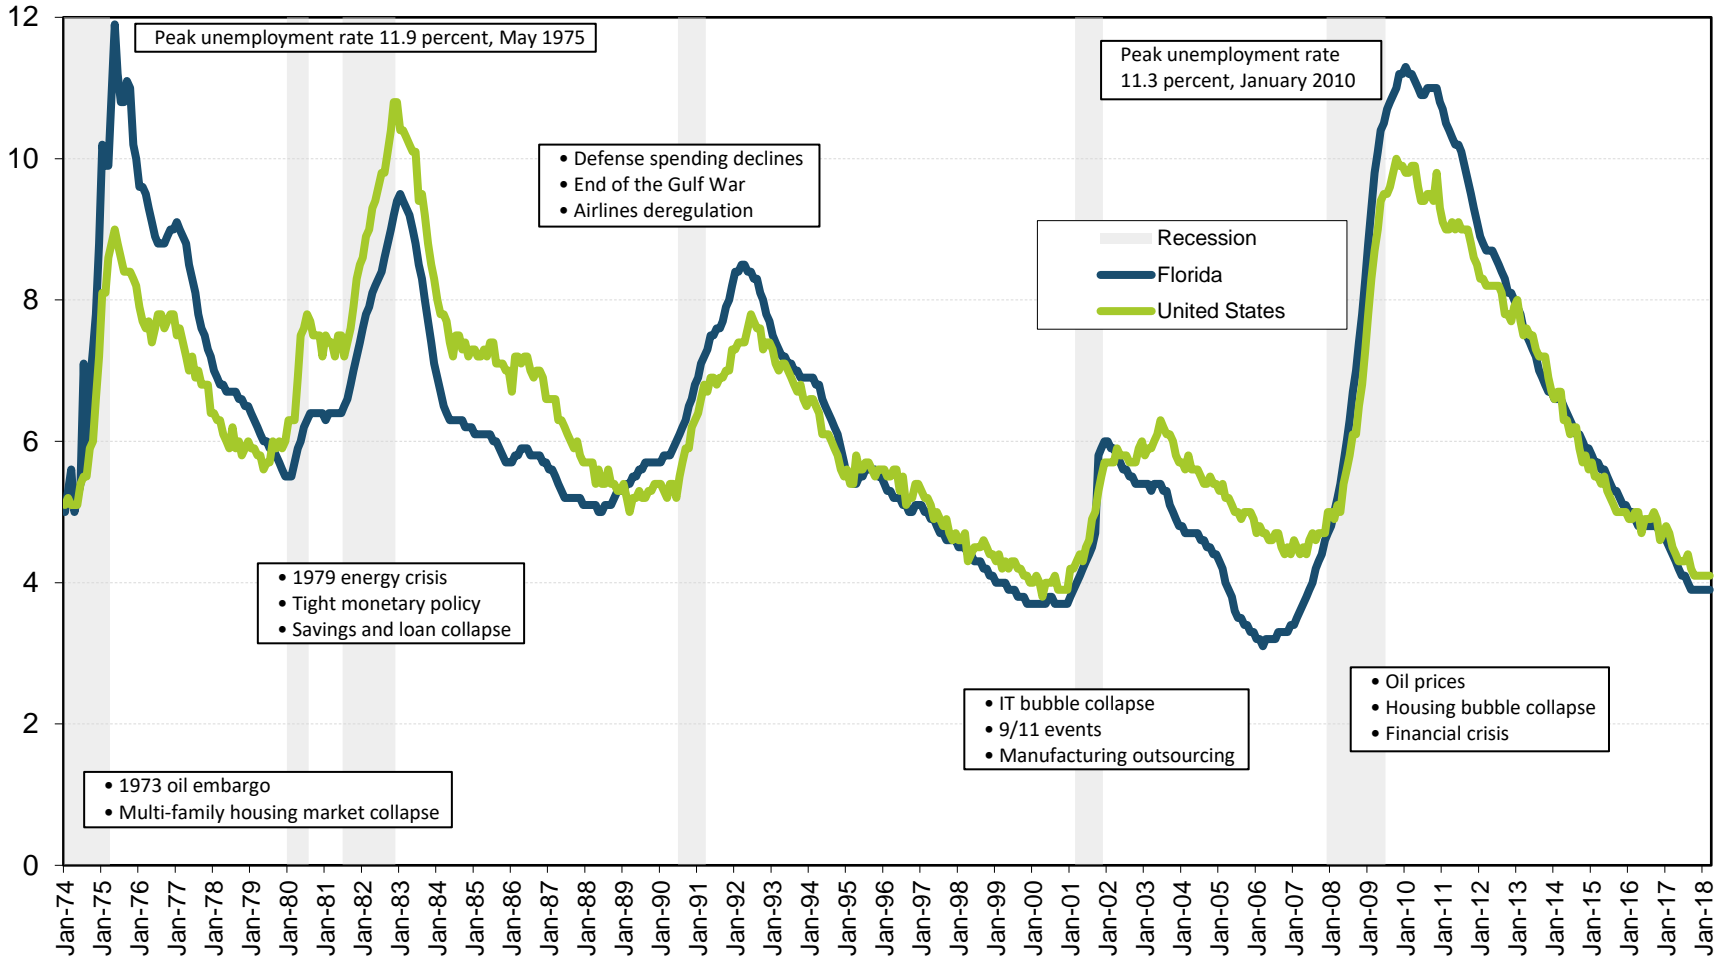

Florida and the United States Unemployment Rates and Recessionary Periods January 1974 - March 2018

Source: U.S. Department of Labor, Bureau of Labor Statistics, Local Area Unemployment Statistics Program in cooperation with the Florida Department of Economic Opportunity, Bureau of Labor Market Statistics. Prepared Apr-2018 (seasonally adjusted).