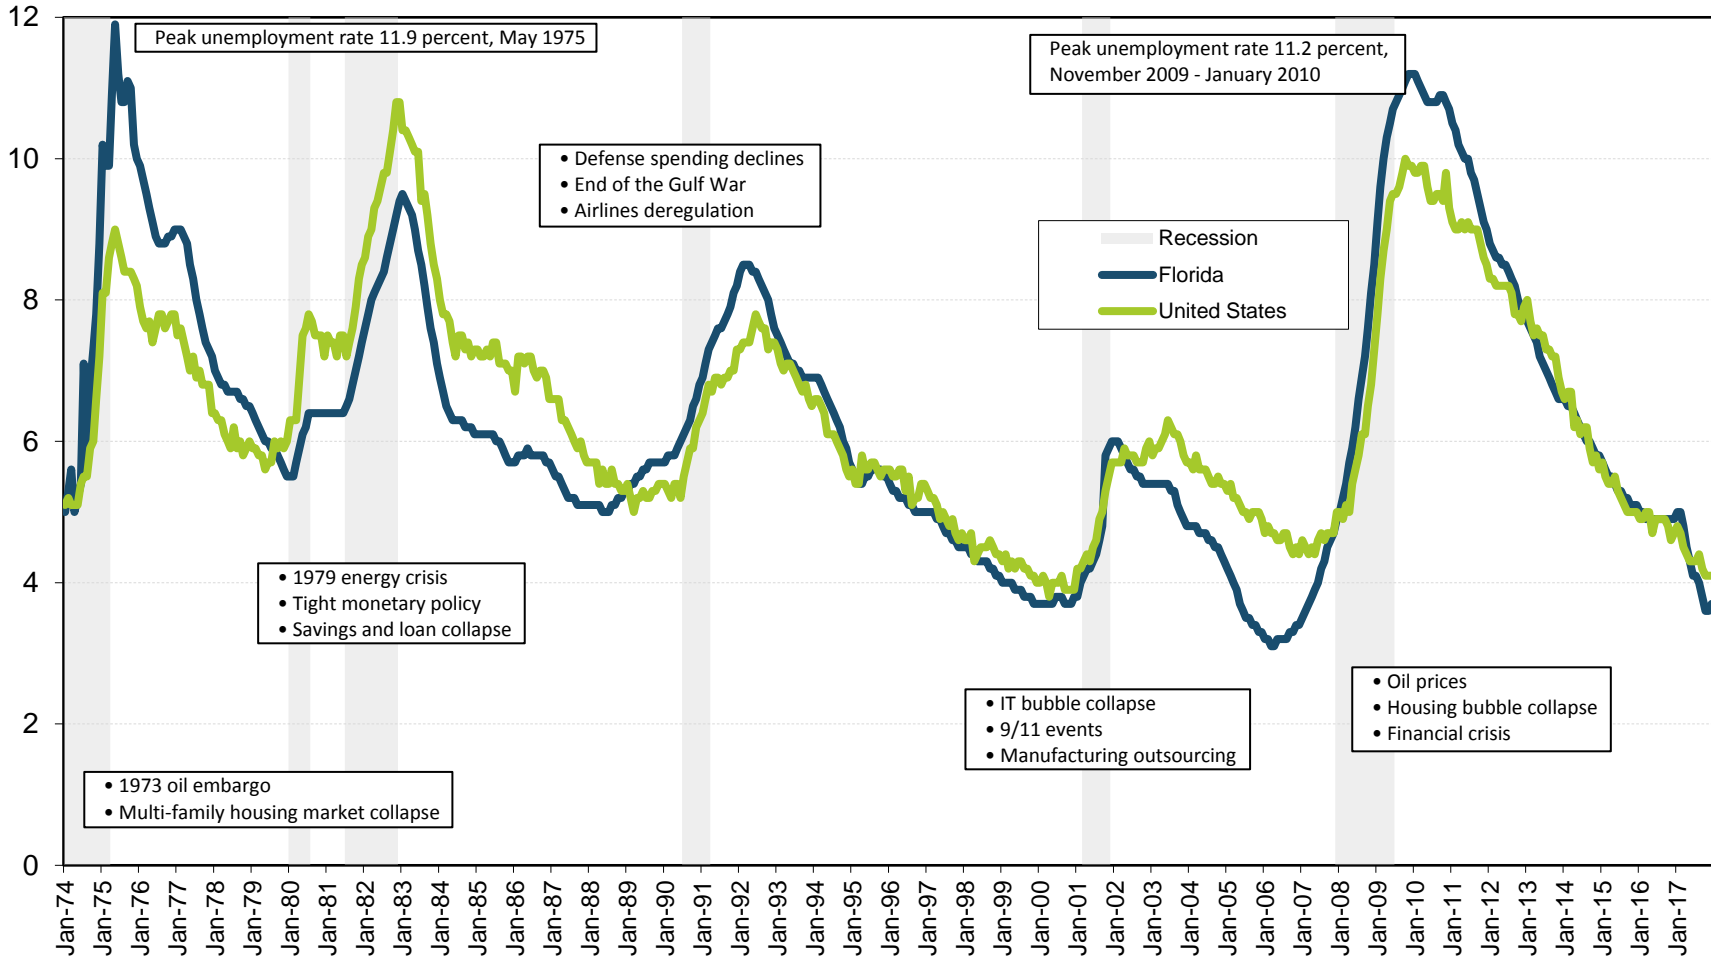

## Florida and the United States Unemployment Rates and Recessionary Periods January 1974 - December 2017

Source: U.S. Department of Labor, Bureau of Labor Statistics, Local Area Unemployment Statistics Program in cooperation with the Florida Department of Economic Opportunity, Bureau of Labor Market Statistics. Prepared Jan-2018 (seasonally adjusted).