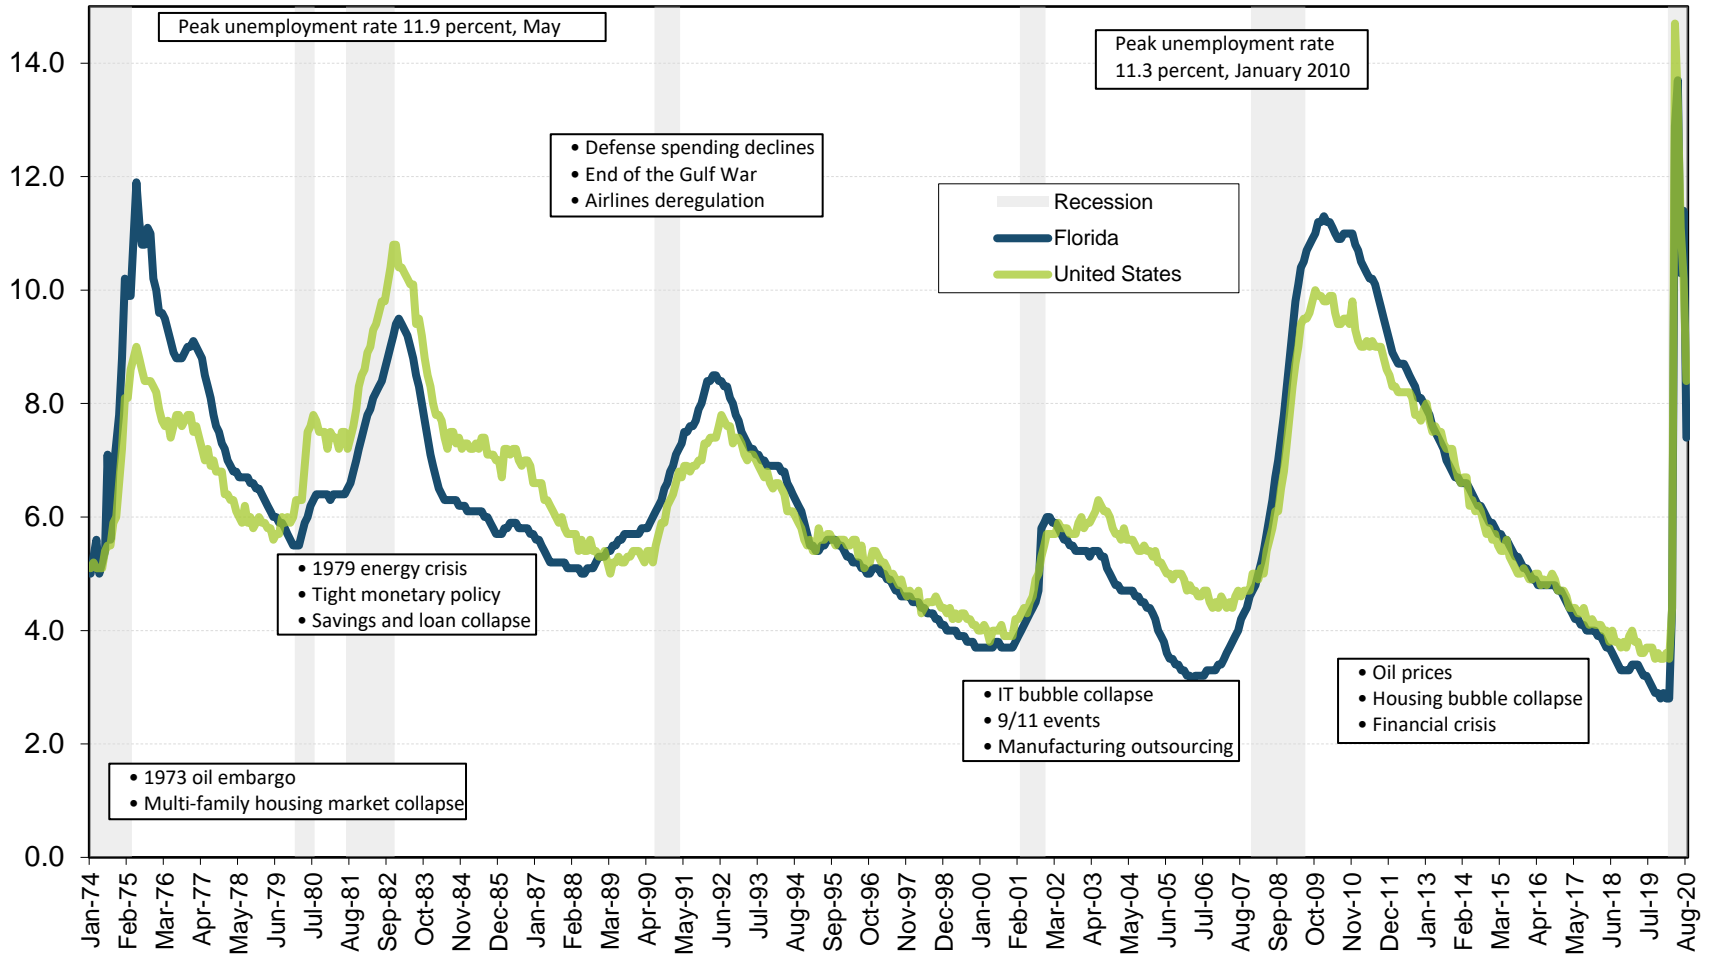

Florida and the United States Unemployment Rates and Recessionary Periods January 1974 - August 2020

Source: U.S. Department of Labor, Bureau of Labor Statistics, Local Area Unemployment Statistics Program in cooperation with the Florida Department of Economic Opportunity, Bureau of Workforce Statistics & Economic Research. Prepared: Sep-2020 (seasonally adjusted).