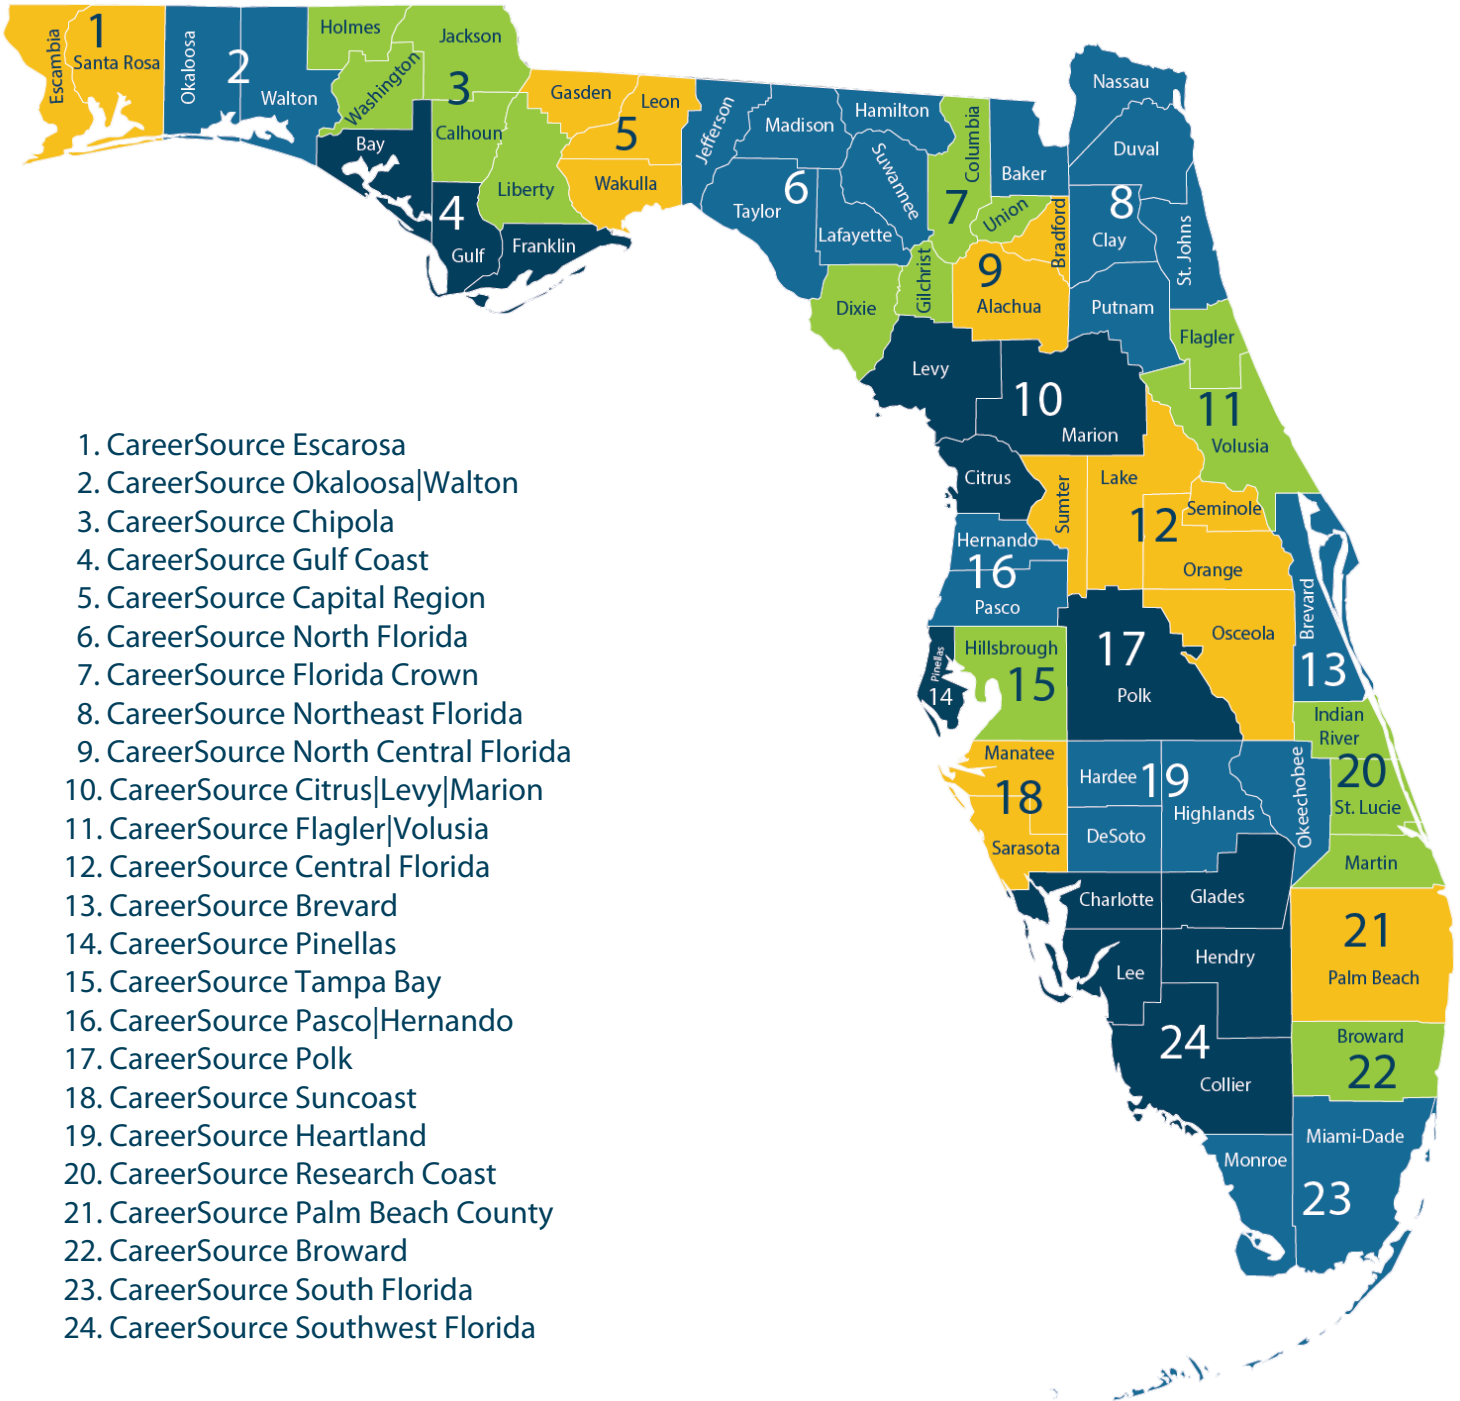

Florida's CareerSource Regions

1. CareerSource Escarosa
2. CareerSource Okaloosa|Walton
3. CareerSource Chipola
4. CareerSource Gulf Coast
5. CareerSource Capital Region
6. CareerSource North Florida
7. CareerSource Florida Crown
8. CareerSource Northeast Florida
9. CareerSource North Central Florida
10. CareerSource Citrus|Levy|Marion
11. CareerSource Flagler|Volusia
12. CareerSource Central Florida
13. CareerSource Brevard
14. CareerSource Pinellas
15. CareerSource Tampa Bay
16. CareerSource Pasco|Hernando
17. CareerSource Polk
18. CareerSource Suncoast
19. CareerSource Heartland
20. CareerSource Research Coast
21. CareerSource Palm Beach County
22. CareerSource Broward
23. CareerSource South Florida
24. CareerSource Southwest Florida