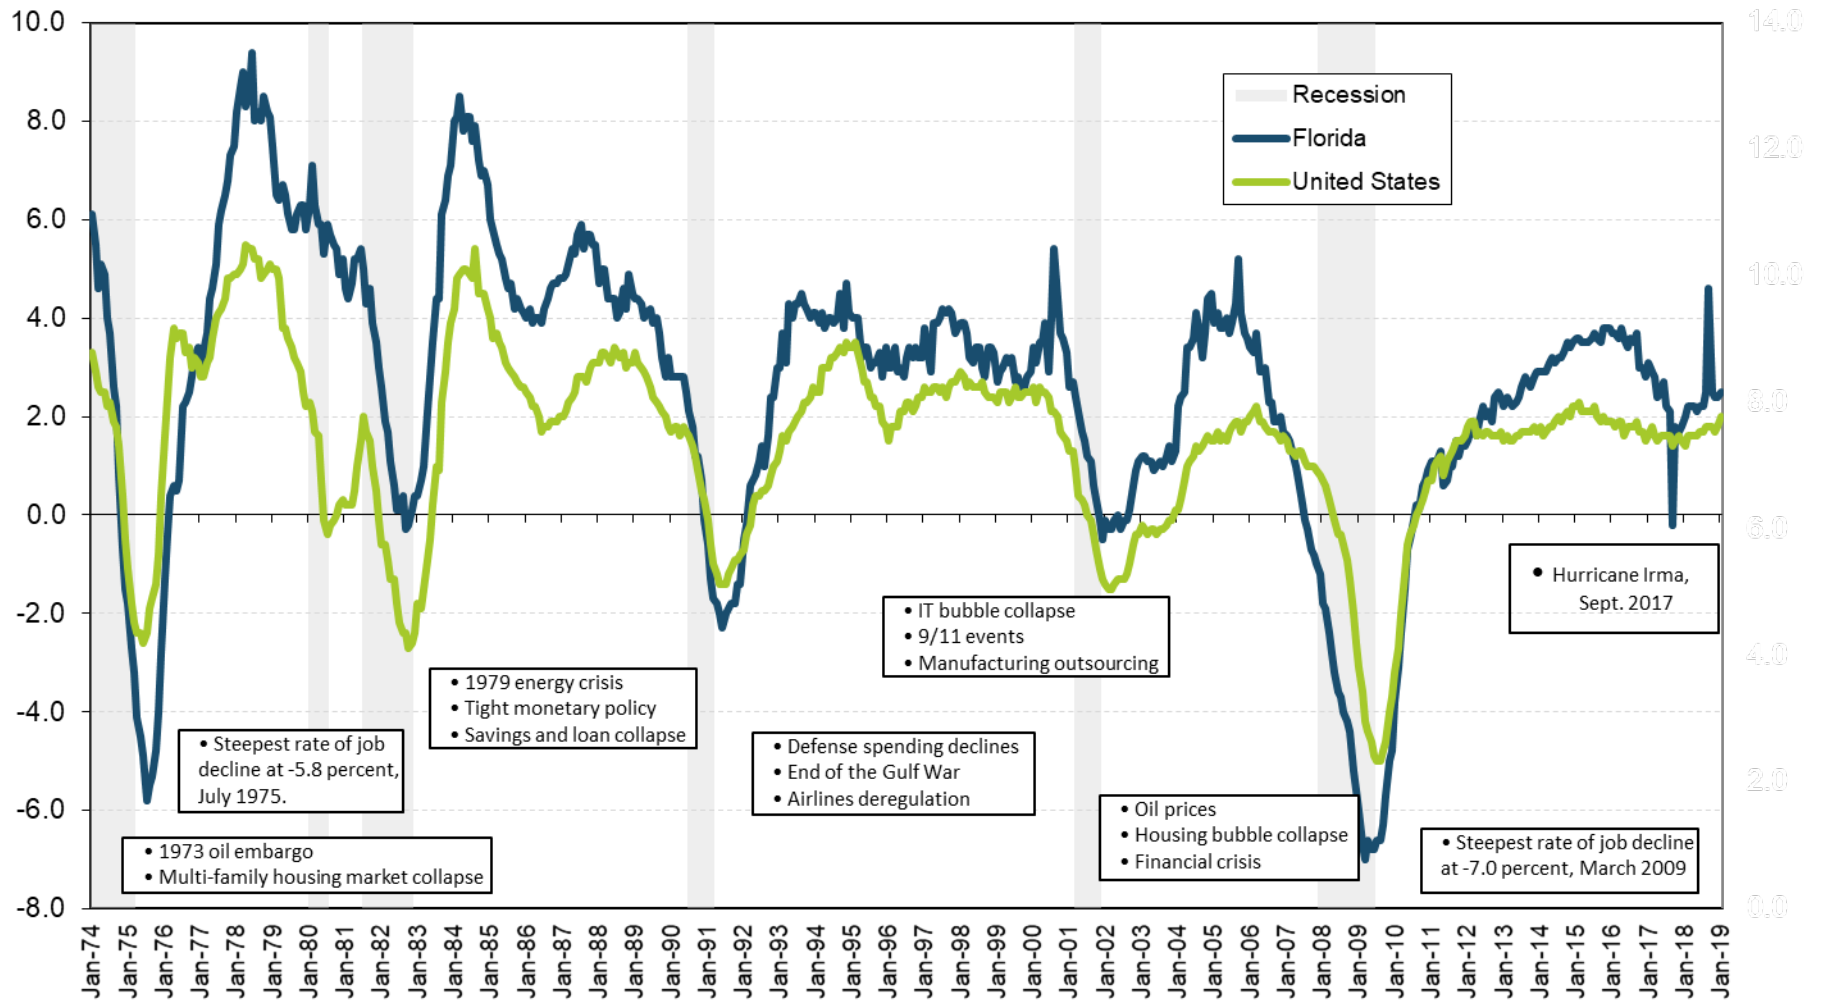

## Florida and the United States Unemployment Rates and Recessionary Periods January 1974 - January 2019

Source: U.S. Department of Labor, Bureau of Labor Statistics, Local Area Unemployment Statistics Program in cooperation with the Florida Department of Economic Opportunity, Bureau of Workforce Statistics & Economic Research. Prepared: Mar-2019(seasonally adjusted).

## Florida and the United States Total Nonagricultural Employment Annual Growth Rates and Recessionary Periods January 1974 - January 2019

Source: U.S. Department of Labor, Bureau of Labor Statistics, Current Employment Statistics Program.