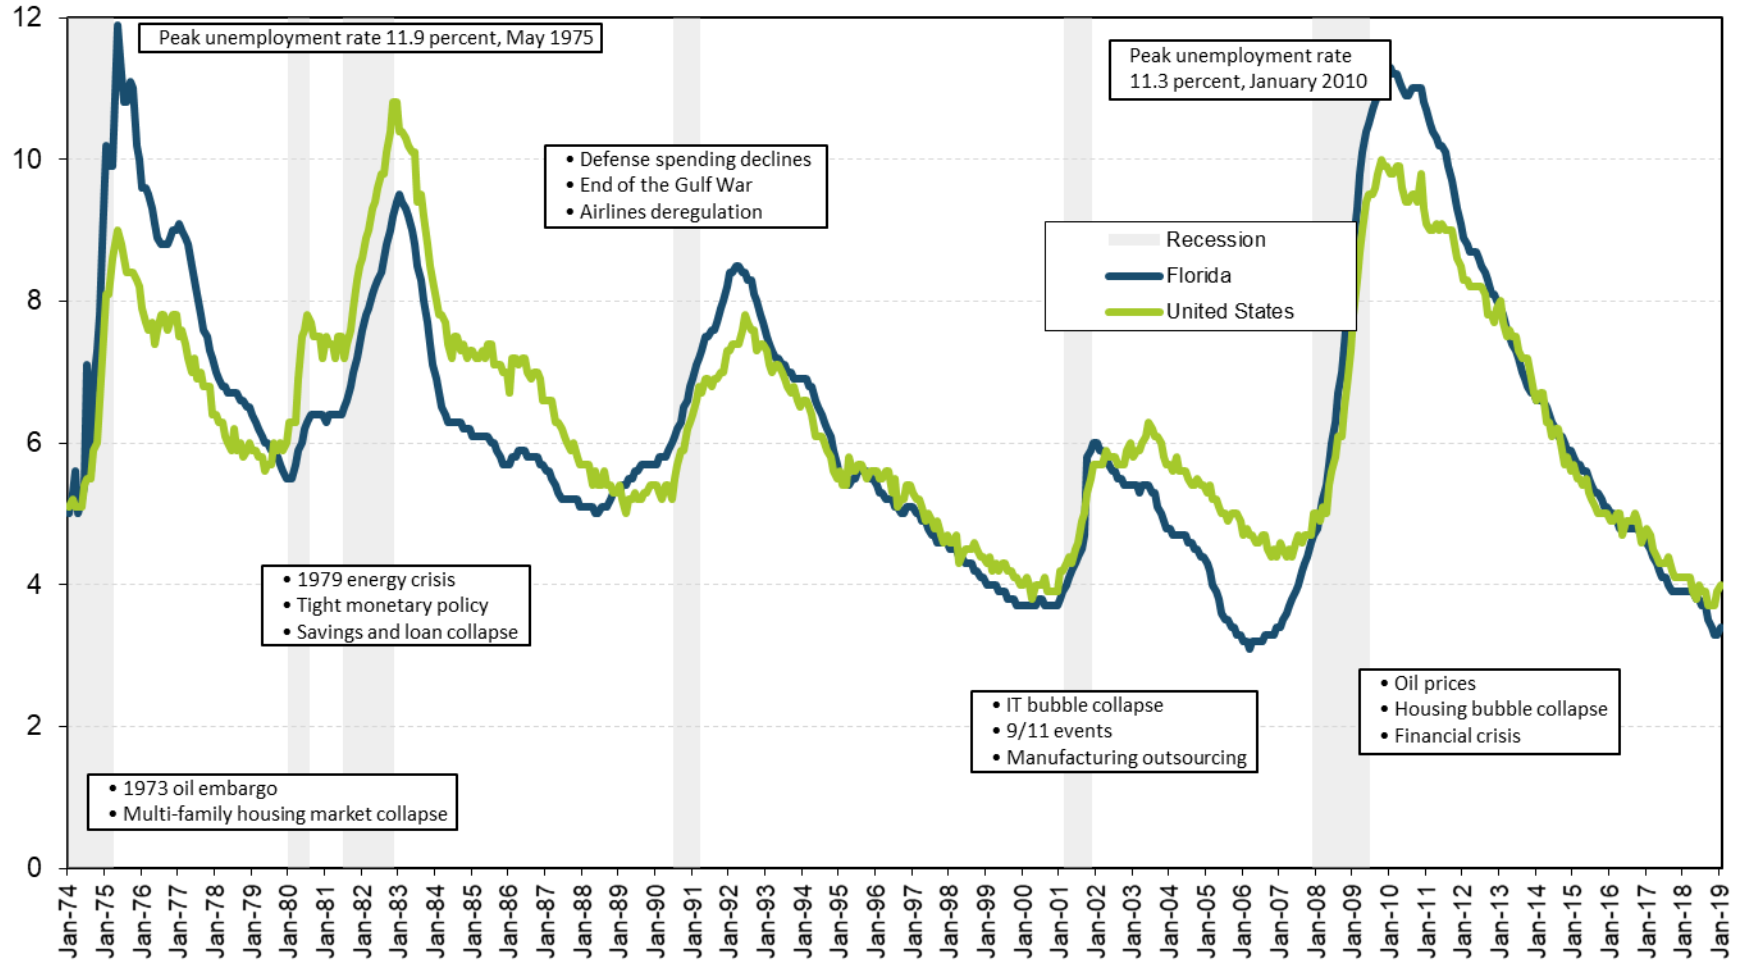

## Florida and the United States Unemployment Rates and Recessionary Periods January 1974 - January 2019

Source: U.S. Department of Labor, Bureau of Labor Statistics, Local Area Unemployment Statistics Program in cooperation with the Florida Department of Economic Opportunity, Bureau of Workforce Statistics & Economic Research. Prepared: Mar-2019(seasonally adjusted).

## Florida and the United States Total Nonagricultural Employment Annual Growth Rates and Recessionary Periods January 1974 - January 2019

Source: U.S. Department of Labor, Bureau of Labor Statistics, Current Employment Statistics Program.