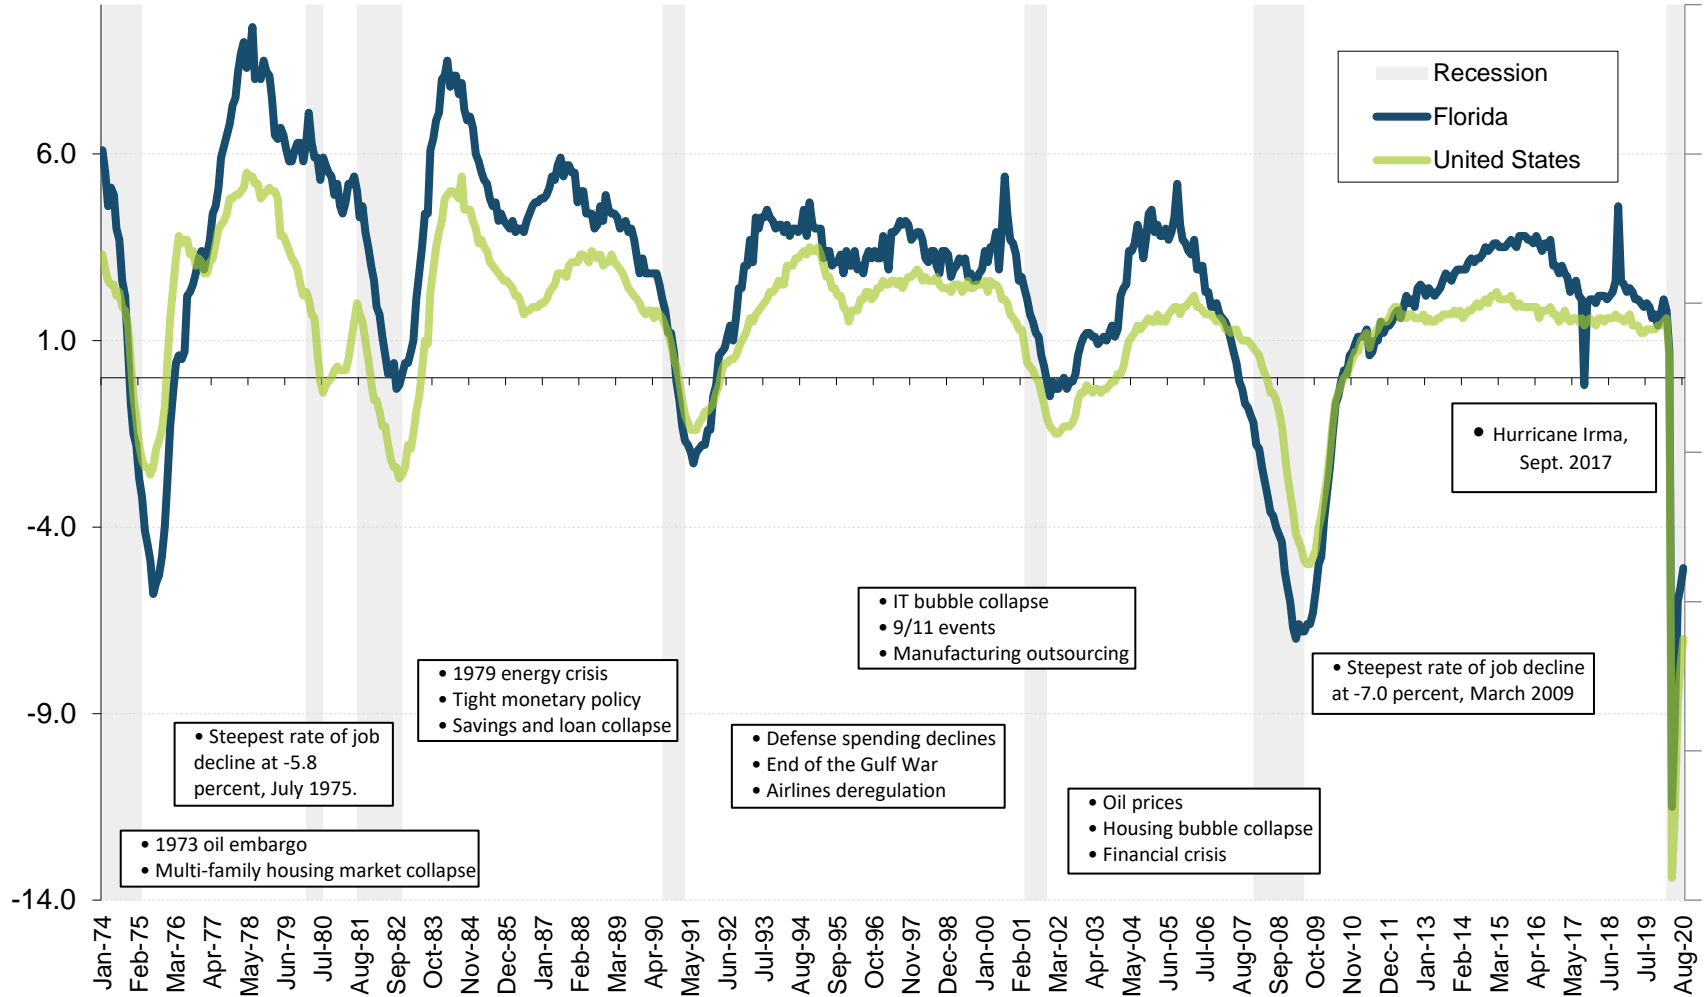

Florida and the United States Total Nonagricultural Employment Annual Growth Rates and Recessionary Periods January 1974 - August 2020

Source: U.S. Department of Labor, Bureau of Labor Statistics, Current Employment Statistics Program.
 Prepared by: Florida Department of Economic Opportunity, Bureau of Workforce Statistics & Economic Research. Sep-2020 (not seasonally adjusted).