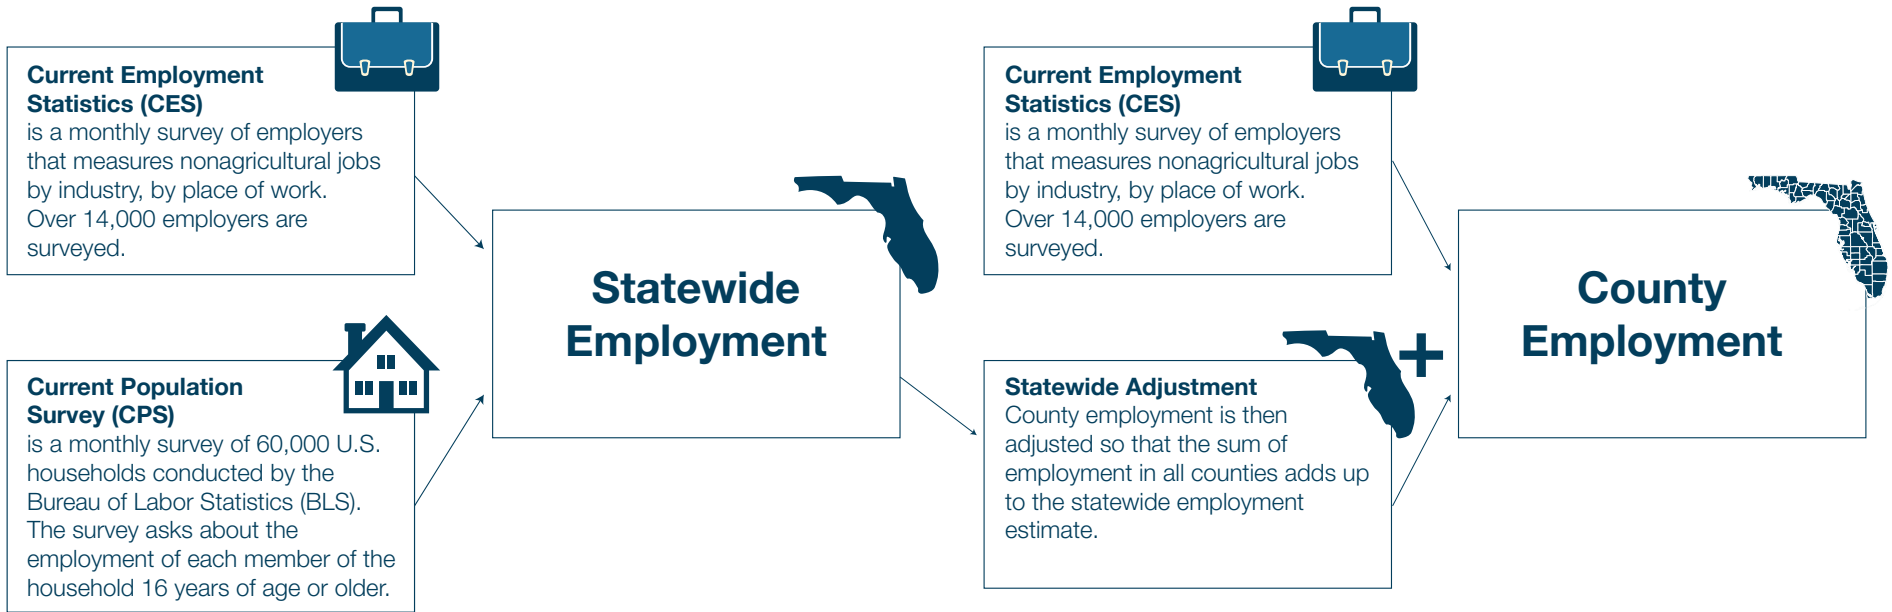

Labor Force: Employment & Unemployment

Local Area Unemployment Statistics (LAUS)

The state and county level unemployment rate is calculated as
$$\frac{\text{Unemployment}}{\text{Employment} + \text{Unemployment}}$$